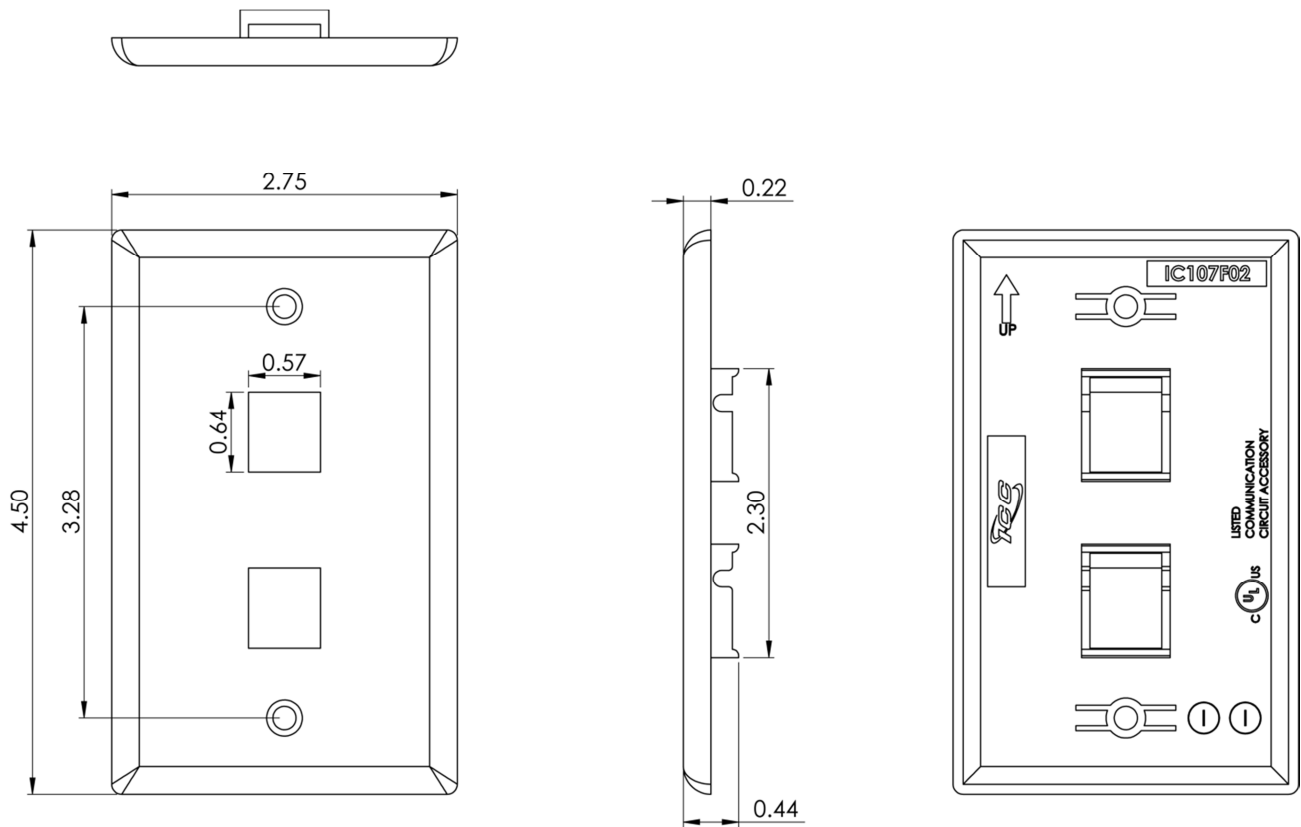

## Package Includes:

- A.** 2-Port Single Gang Flat Faceplate, **1 Piece**
- B.** #6-32 x 3/4" Oval Head, Countersink, Deep Slotted Drive, Machine Screw, **2 Pieces**

## Features and Benefits

- Configured to fit standard single gang outlet box
- Designed to support the distribution of voice, data, and other communication needs to the work area for commercial or residential applications
- Rugged and durable construction
- Accommodates a wide variety of easy to snap-in modules, providing configuration flexibility
- Accepts all IC107 modules
- ANSI/TIA-568-C and UL 1863 compliant
- Available in Almond, Black, Gray, Ivory, and White
- Country Of Origin: Taiwan
- TAA Compliant