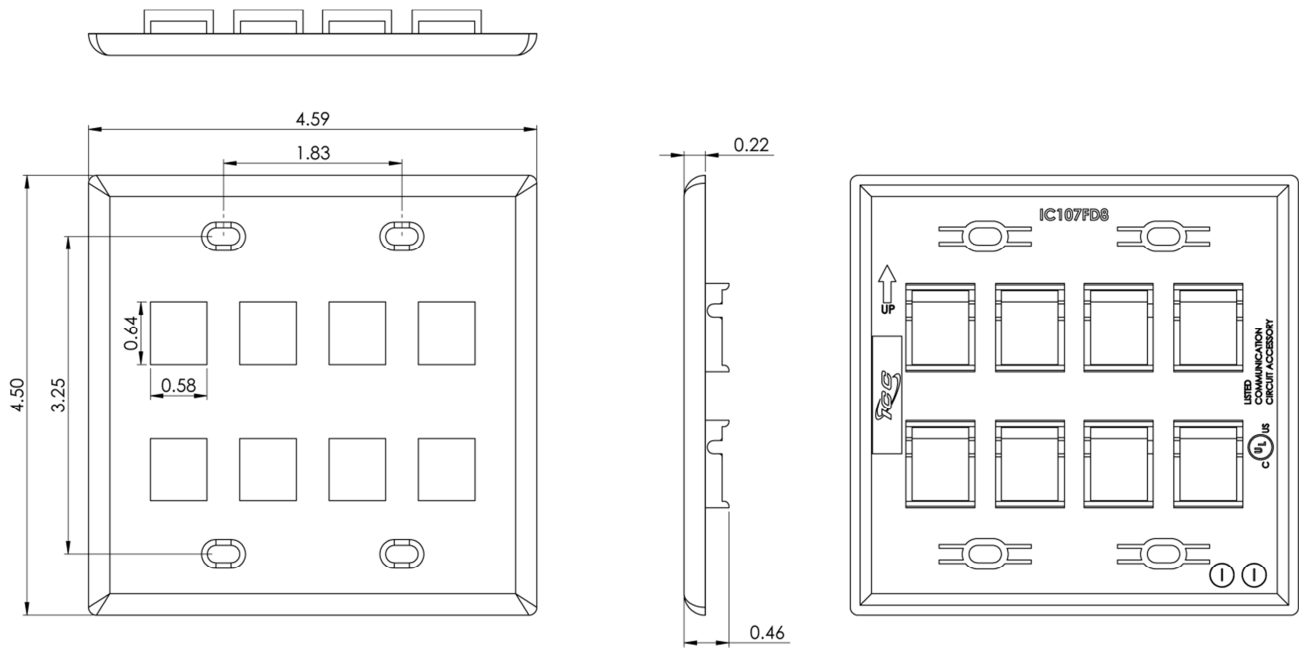

8-Port Double Gang Flat Faceplate

Package Includes:

A. 8-Port Double Gang Flat Faceplate, 1 Piece

**B. #6-32 x 3/4" Oval Head, Countersink
Machine Screw, 4 Pieces**

Features and Benefits

- Configured to fit standard double gang outlet box
- Designed to support the distribution of voice, data, and other communication needs to the work area for commercial or residential applications
- Rugged and durable construction
- Accommodates a wide variety of easy to snap-in modules, providing configuration flexibility
- Accepts all IC107 modules
- ANSI/TIA-568-C and UL 1863 compliant
- Available in Ivory and White
- Country Of Origin: Taiwan
- TAA Compliant

Specifications

- Material: ABS, UL94V-0
- Finish: Texture
- Color: XX: IV-Ivory & WH-White

Rhox Áudio e Vídeo Profissional - SIBS Quadra 2 conjunto C Lote 12
Brasília - DF - 71736.203 - Tel (61) 3051-5800
<https://loja.rhox.com.br>