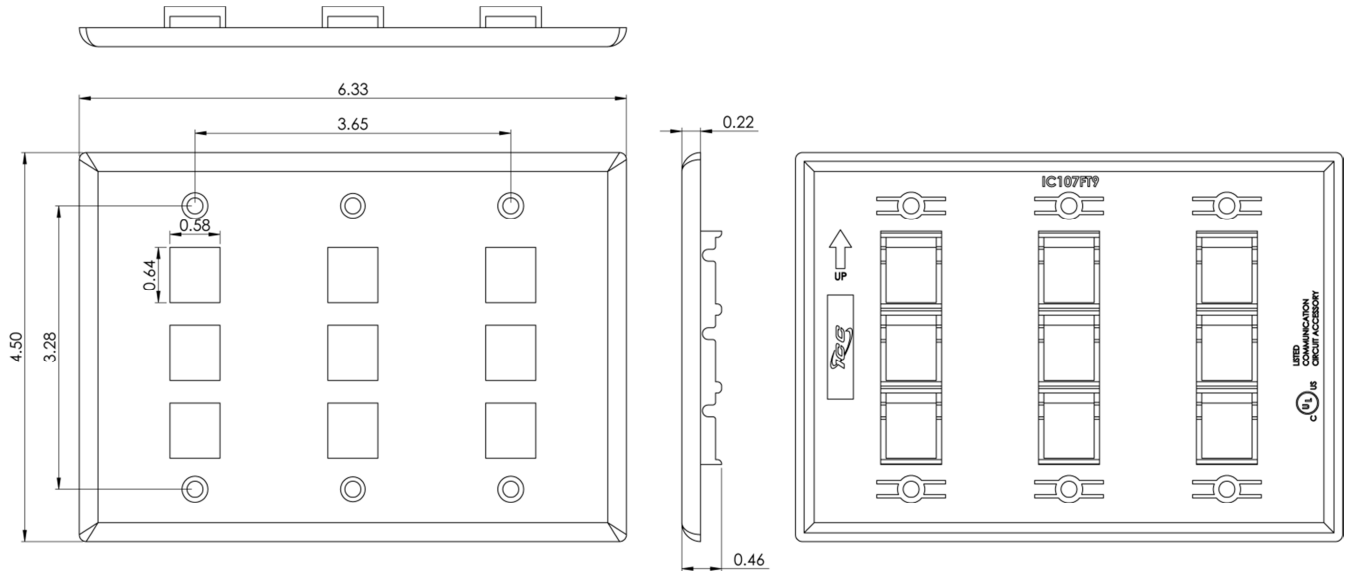

9-Port Triple Gang Flat Faceplate

Package Includes:

- A. 9-Port Triple Gang Flat Faceplate, 1 Piece**
- B. #6-32 x 3/4" Oval Head, Countersink, Deep Slotted Drive, Machine Screw, 6 Pieces**

Features and Benefits

- Configured to fit standard triple gang outlet box
- Designed to support the distribution of voice, data, and other communication needs to the work area for commercial or residential applications
- Rugged and durable construction
- Accommodates a wide variety of easy to snap-in modules, providing configuration flexibility
- Accepts all IC107 modules
- ANSI/TIA-568-C and UL 1863 compliant
- Available in Gray, Ivory, and White
- Country Of Origin: Taiwan
- TAA Compliant