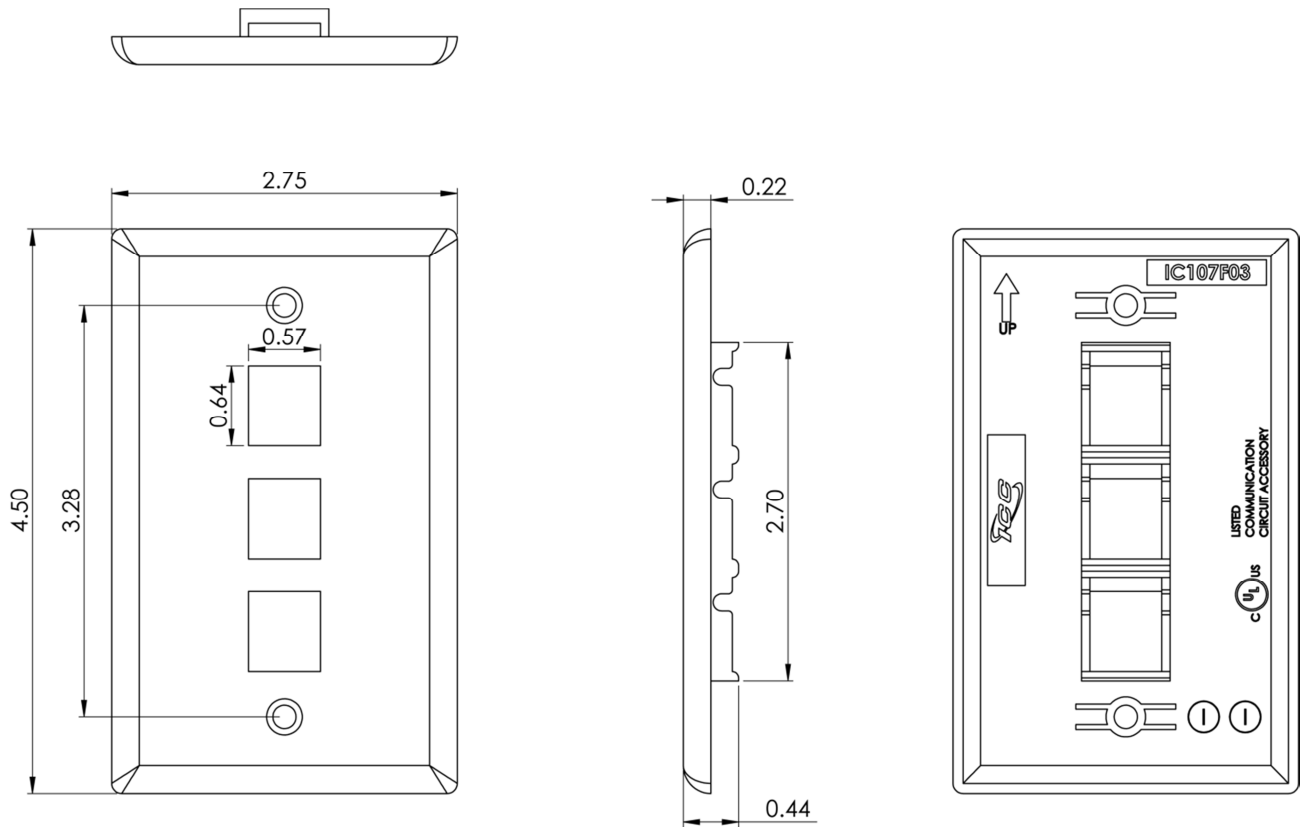

3-Port Single Gang Flat Faceplate

Package Includes:

- A. 3-Port Single Gang Flat Faceplate, **1 Piece**
- B. #6-32 x 3/4" Oval Head, Countersink, Deep Slotted Drive, Machine Screw, **2 Pieces**

Features and Benefits

- Configured to fit standard single gang outlet box
- Designed to support the distribution of voice, data, and other communication needs to the work area for commercial or residential applications
- Rugged and durable construction
- Accommodates a wide variety of easy to snap-in modules, providing configuration flexibility
- Accepts all IC107 modules
- ANSI/TIA-568-C and UL 1863 compliant
- Country Of Origin: Taiwan
- TAA Compliant