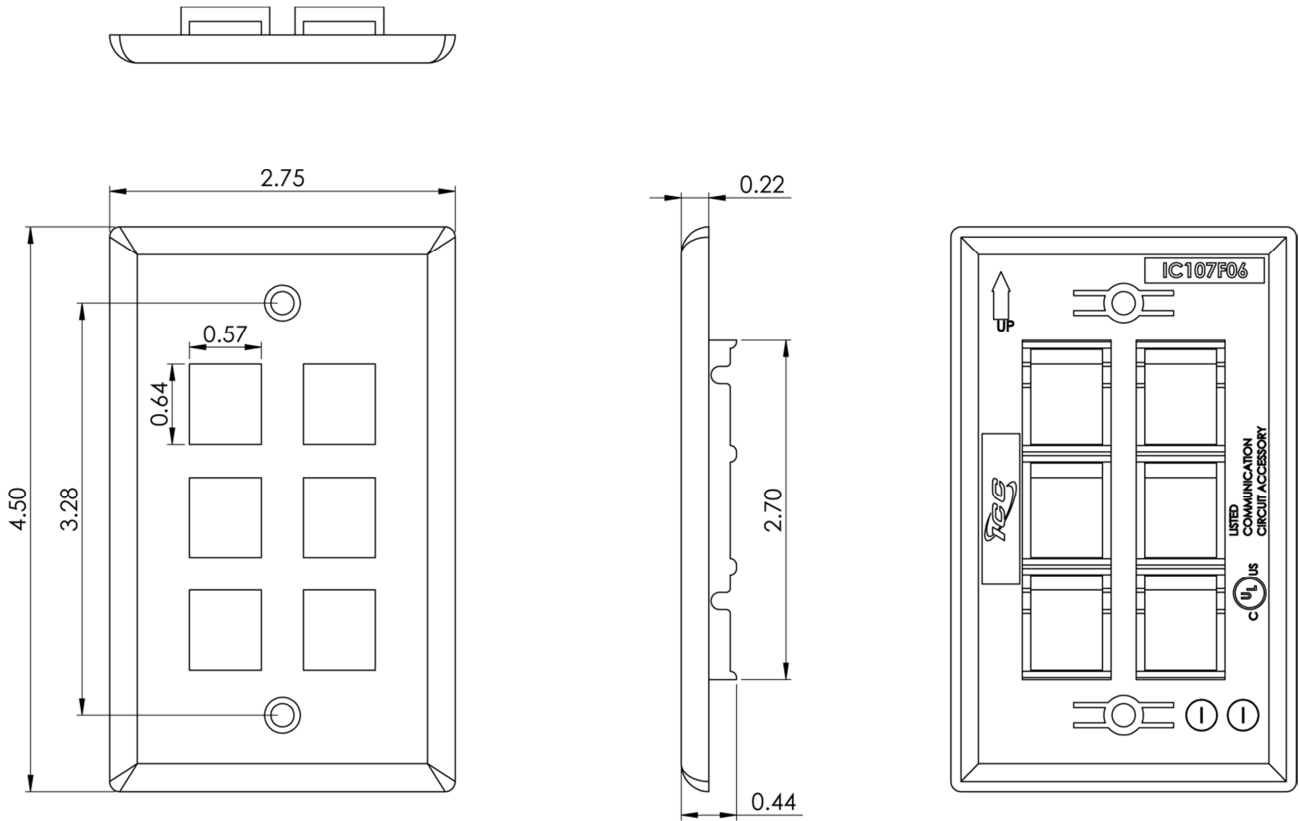

6-Port Single Gang Flat Faceplate

Package Includes:

- A. 6-Port Single Gang Flat Faceplate, **1 Piece**
- B. #6-32 x 3/4" Oval Head, Countersink, Deep Slotted Drive, Machine Screw, **2 Pieces**

Features and Benefits

- Configured to fit standard single gang outlet box
- Designed to support the distribution of voice, data, and other communication needs to the work area for commercial or residential applications
- Rugged and durable construction
- Accommodates a wide variety of easy to snap-in modules, providing configuration flexibility
- Accepts all IC107 modules
- ANSI/TIA-568-C and UL 1863 compliant
- Available in Almond, Black, Gray, Ivory, and White
- Country Of Origin: Taiwan
- TAA Compliant