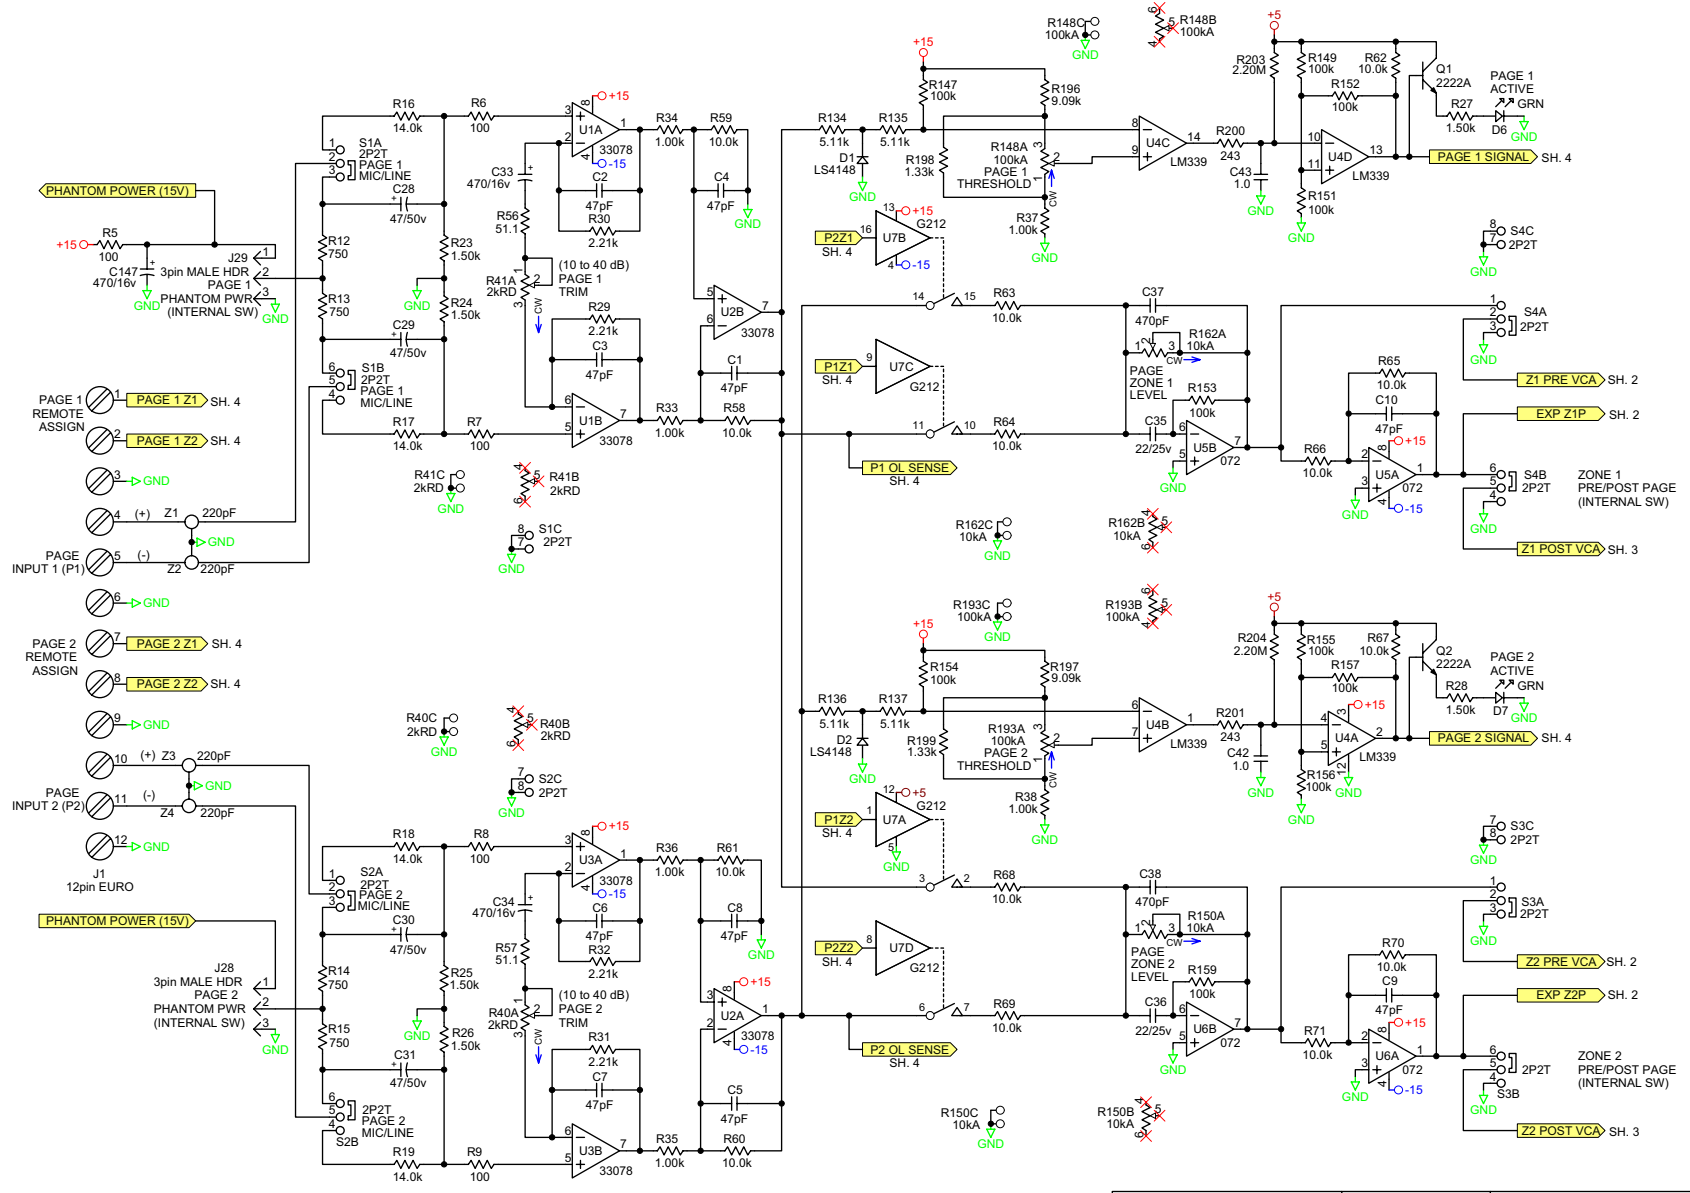

110204 FILM 1 OF 8 TOP SILKSCREEN I.D.

Rane Corp. (425)355-6000  
 110206 DES MAIN/SLIDER CP64S  
 ACTION: NEW PRODUCT 17OCT06 SKH

**RANE**  
 CP64S MAIN  
 PN 16619

ACTION:			<b>PAGE INS CP64S</b>
DRAWN BY: <b>SKH</b>	CHECKED BY: <b>RJ</b>		

ACTION:  
 DRAWN BY: SKH  
 CHECKED BY: RJ

	PGM INS/DUCK/AUX OUT CP64S	
	1802 47th Avenue West Mukilteo WA 98275-5098	SHEET: 2 of 5
<b>110203</b>		

ACTION:			<b>PWR SUP/ZONE REMOTE CP64S</b>
DRAWN BY: <b>SKH</b>	CHECKED BY: <b>RJ</b>		