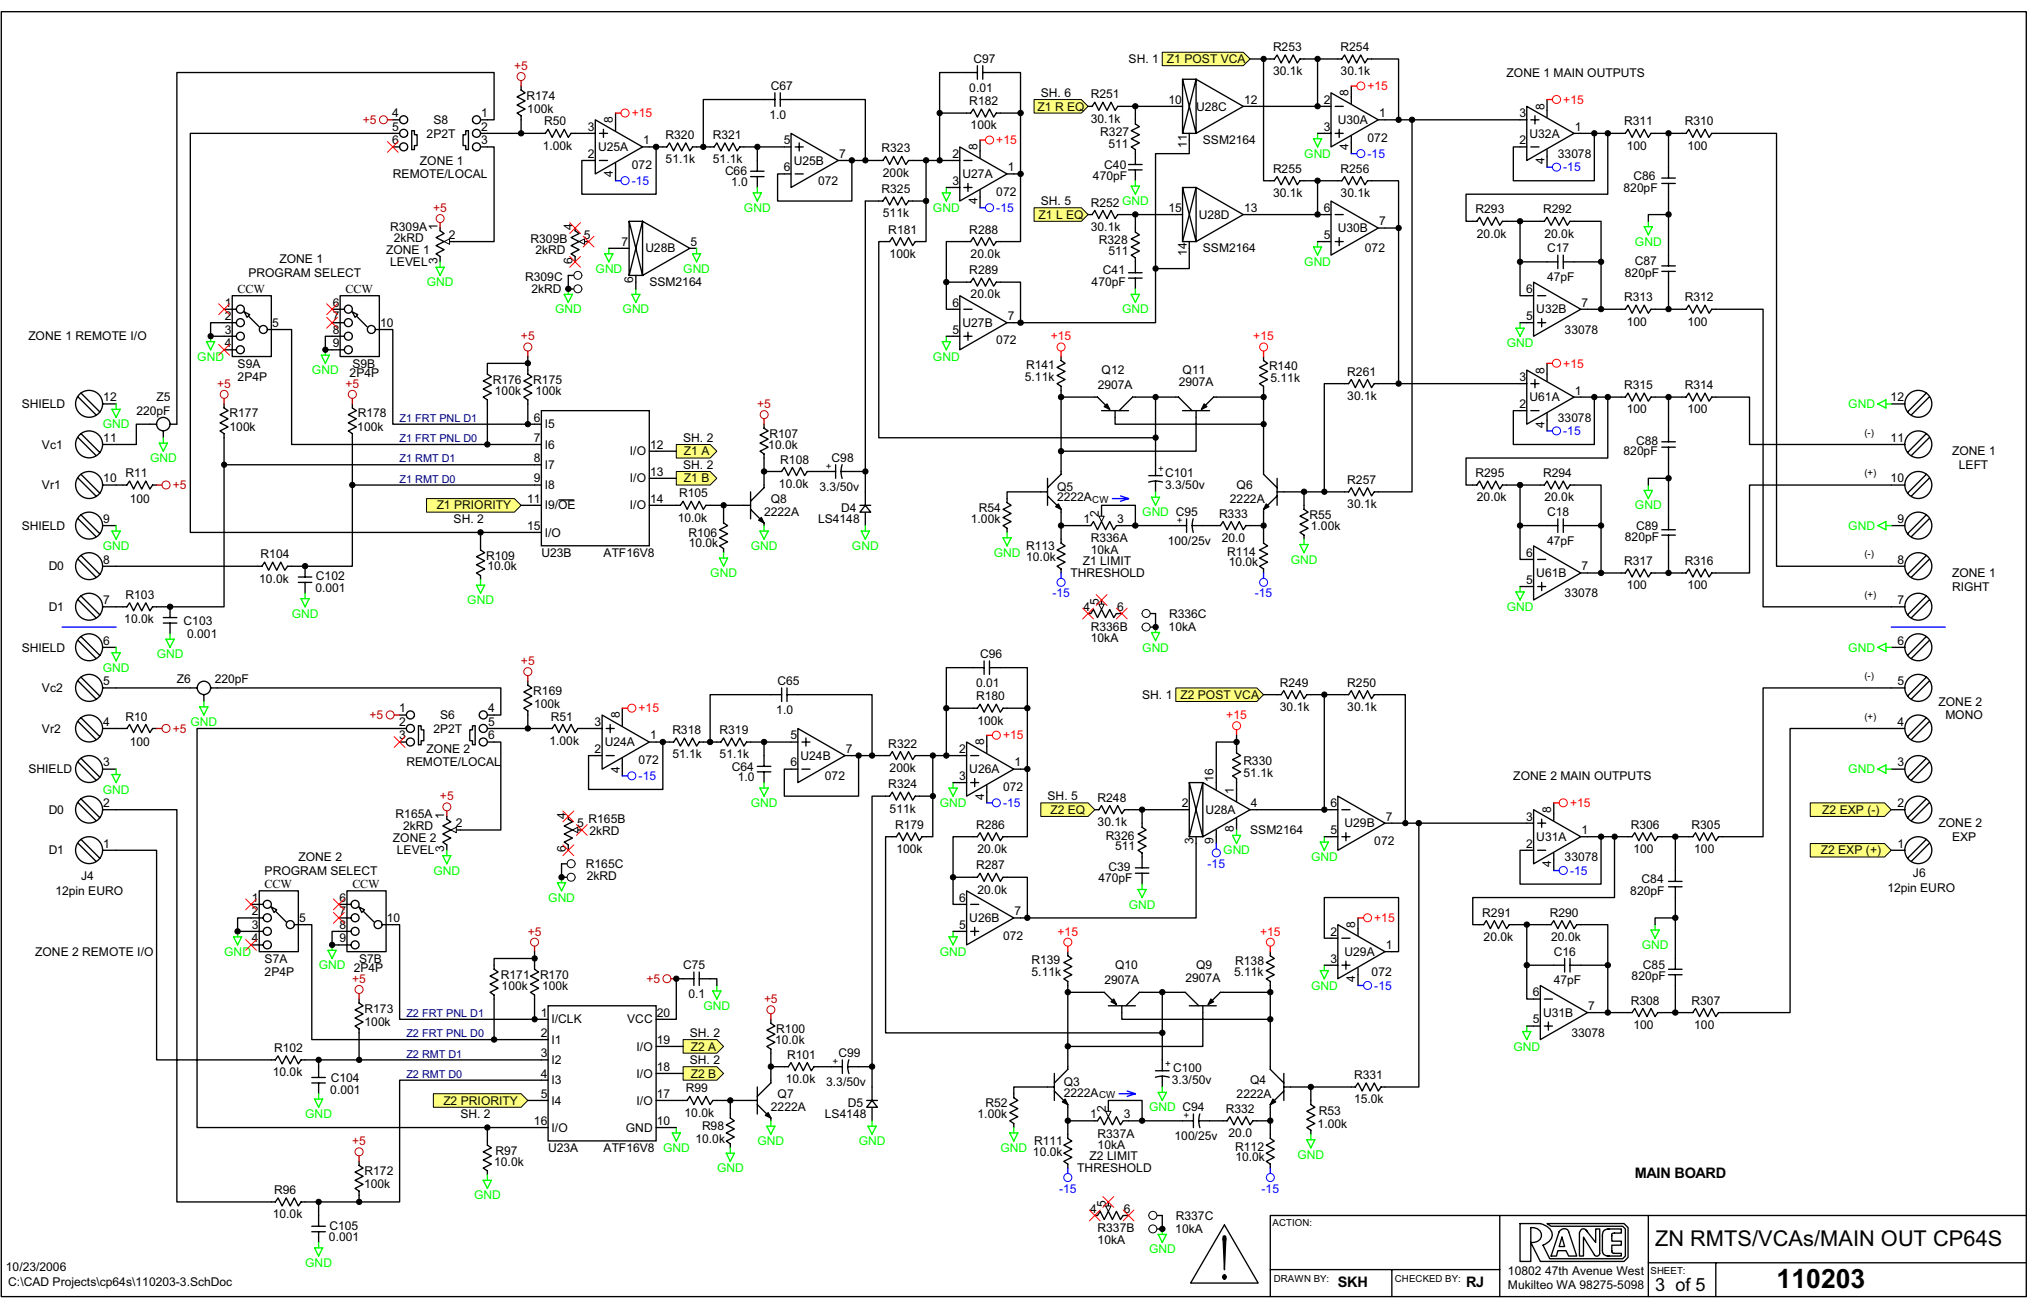

110204 FILM 1 OF 8 TOP SILKSCREEN I.D.

Rane Corp. (425)355-6000  
 110206 DES MAIN/SLIDER CP64S  
 ACTION: NEW PRODUCT 17OCT06 SKH

**RANE**  
 CP64S MAIN  
 PN 16619

ACTION:			<b>PAGE INS CP64S</b>
DRAWN BY: <b>SKH</b>	CHECKED BY: <b>RJ</b>		

ACTION:  
 DRAWN BY: SKH  
 CHECKED BY: RJ

	PGM INS/DUCK/AUX OUT CP64S	
	1802 47th Avenue West Mukilteo WA 98275-5098	SHEET: 2 of 5
<b>110203</b>		

ACTION:			<b>PWR SUP/ZONE REMOTE CP64S</b>
DRAWN BY: <b>SKH</b>	CHECKED BY: <b>RJ</b>		