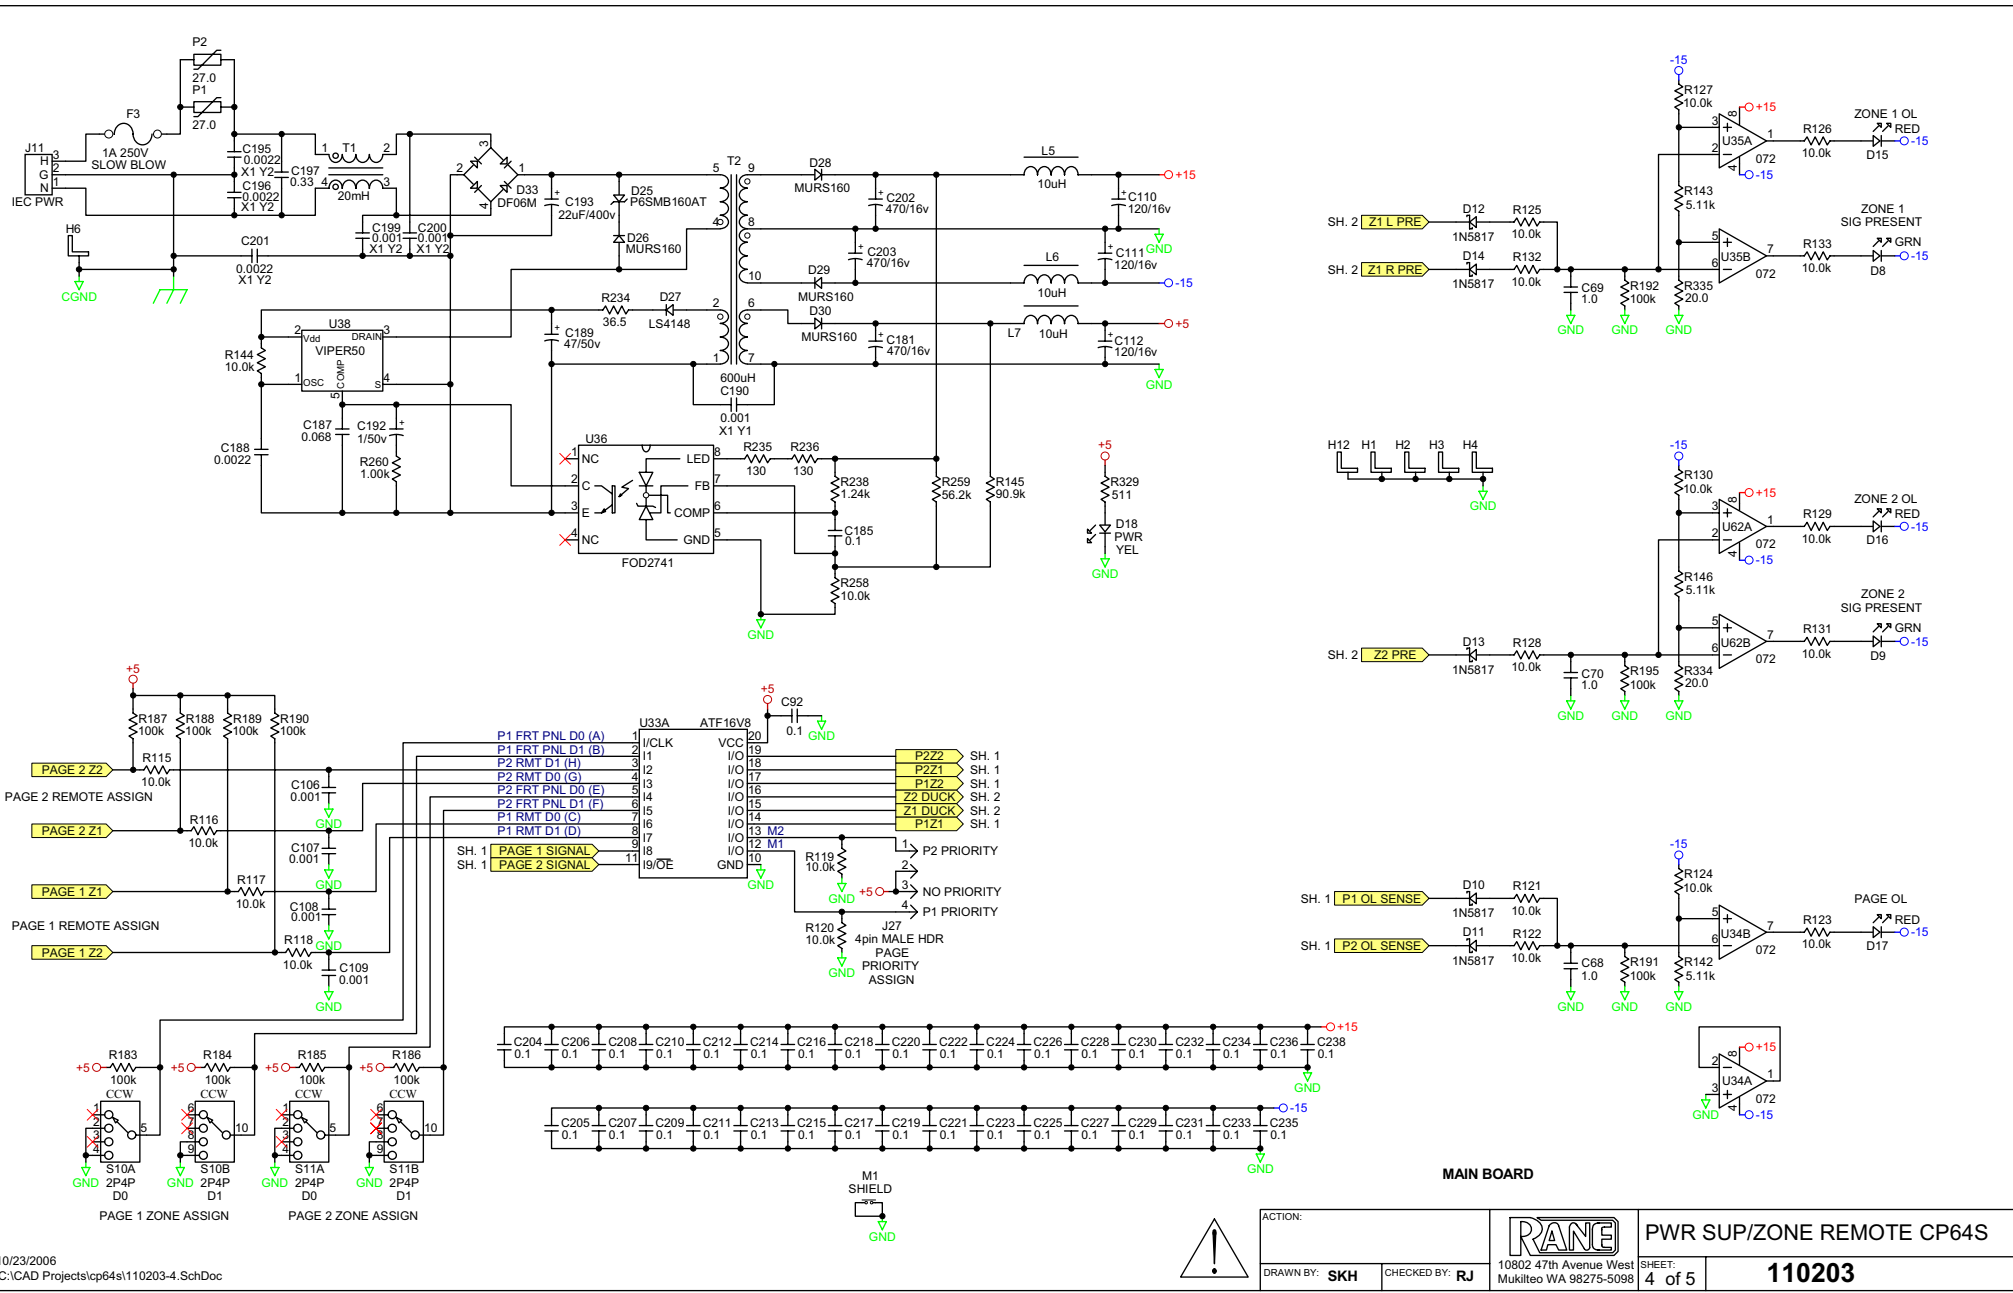

110204 FILM 1 OF 8 TOP SILKSCREEN I.D.

Rane Corp. (425)355-6000  
 110206 DES MAIN/SLIDER CP64S  
 ACTION: NEW PRODUCT 17OCT06 SKH

**RANE**  
 CP64S MAIN  
 PN 16619

ACTION:			<b>PAGE INS CP64S</b>
DRAWN BY: <b>SKH</b>	CHECKED BY: <b>RJ</b>		

ACTION:  
 DRAWN BY: SKH  
 CHECKED BY: RJ

	PGM INS/DUCK/AUX OUT CP64S	
	1802 47th Avenue West Mukilteo WA 98275-5098	SHEET: 2 of 5
<b>110203</b>		

ACTION:			<b>PWR SUP/ZONE REMOTE CP64S</b>
DRAWN BY: <b>SKH</b>	CHECKED BY: <b>RJ</b>		