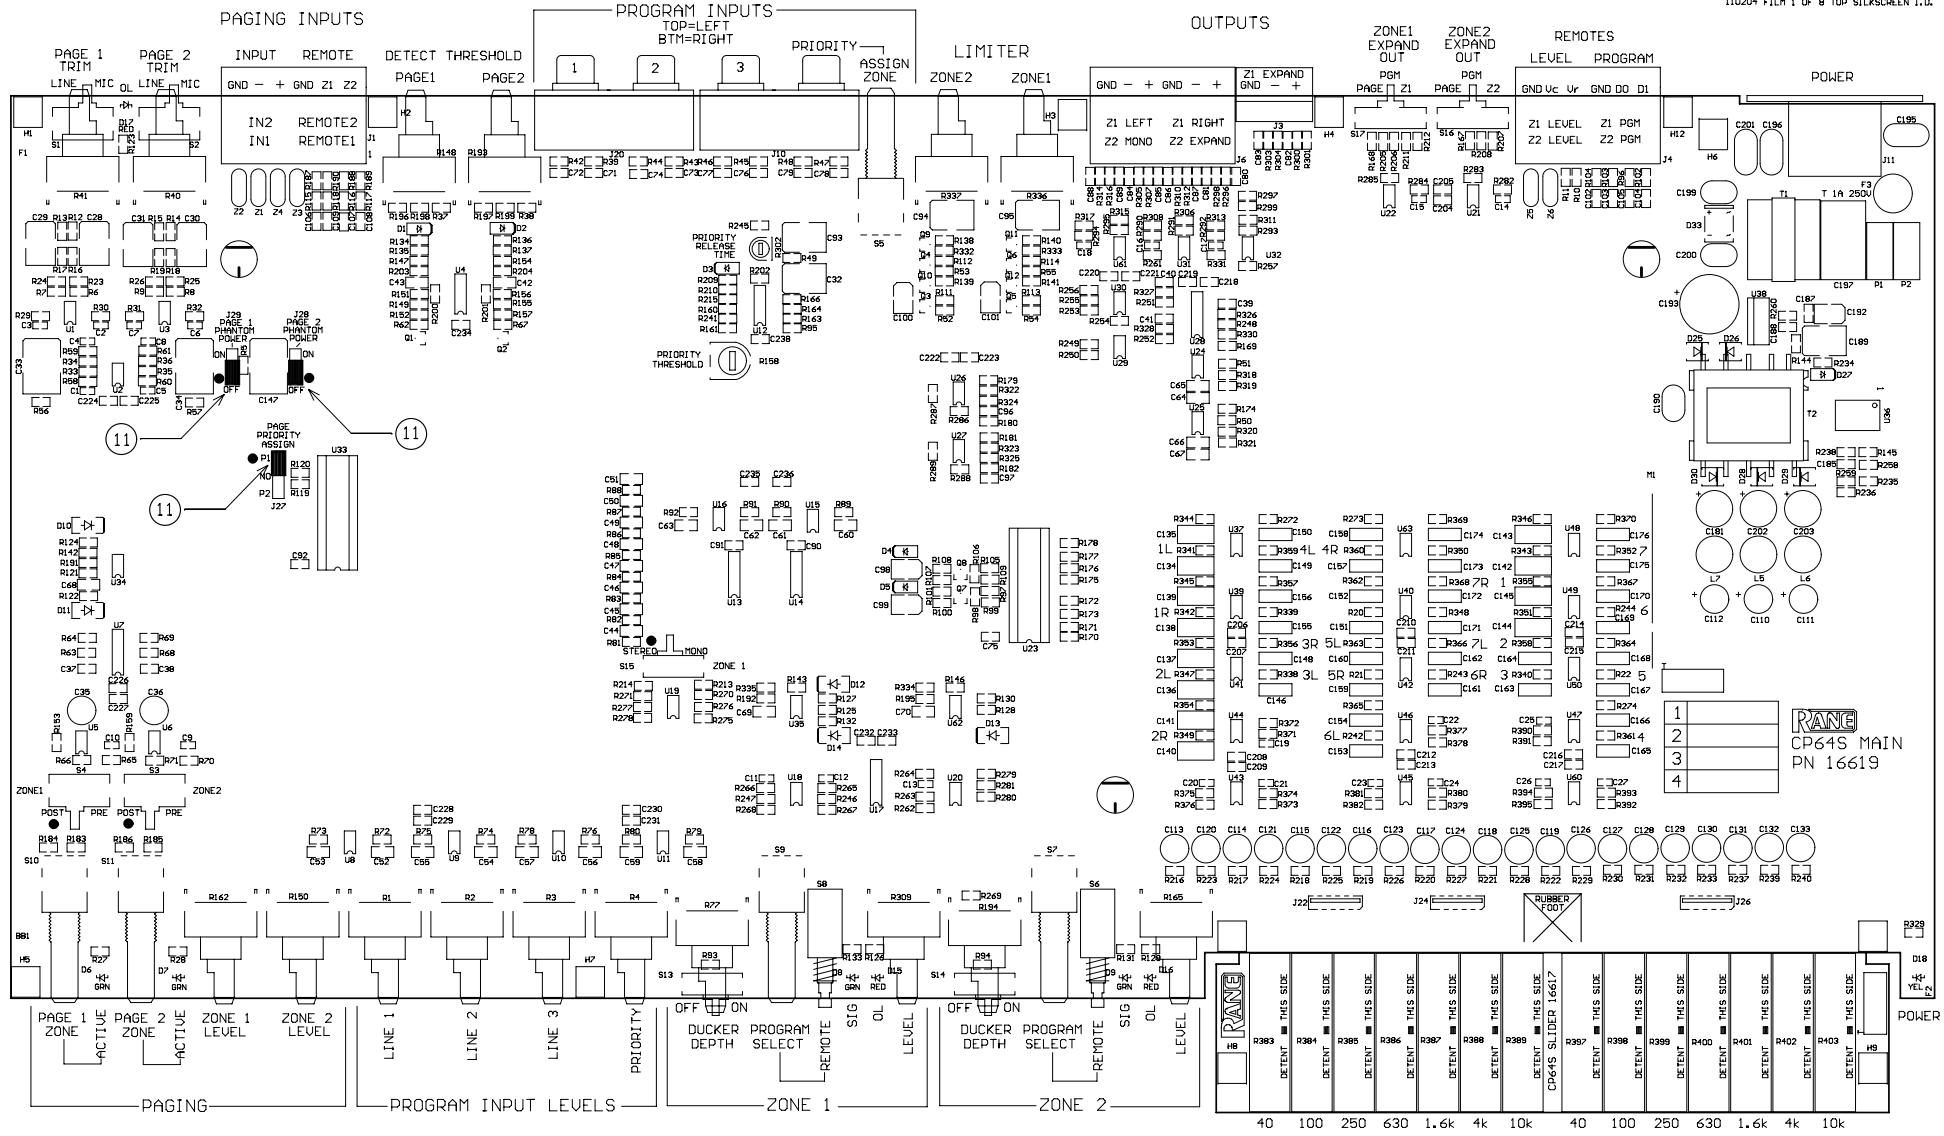

110204 FILM 1 OF 8 TOP SILKSCREEN I.D.

Rane Corp. (425)355-6000  
 110206 DES MAIN/SLIDER CP64S  
 ACTION: NEW PRODUCT 17OCT06 SKH

**RANE**  
 CP64S MAIN  
 PN 16619

ACTION:			<b>PAGE INS CP64S</b>
DRAWN BY: <b>SKH</b>	CHECKED BY: <b>RJ</b>		

ACTION:  
 DRAWN BY: SKH  
 CHECKED BY: RJ

	PGM INS/DUCK/AUX OUT CP64S	
	1802 47th Avenue West Mukilteo WA 98275-5098	SHEET: 2 of 5
<b>110203</b>		

ACTION:			<b>PWR SUP/ZONE REMOTE CP64S</b>
DRAWN BY: <b>SKH</b>	CHECKED BY: <b>RJ</b>		