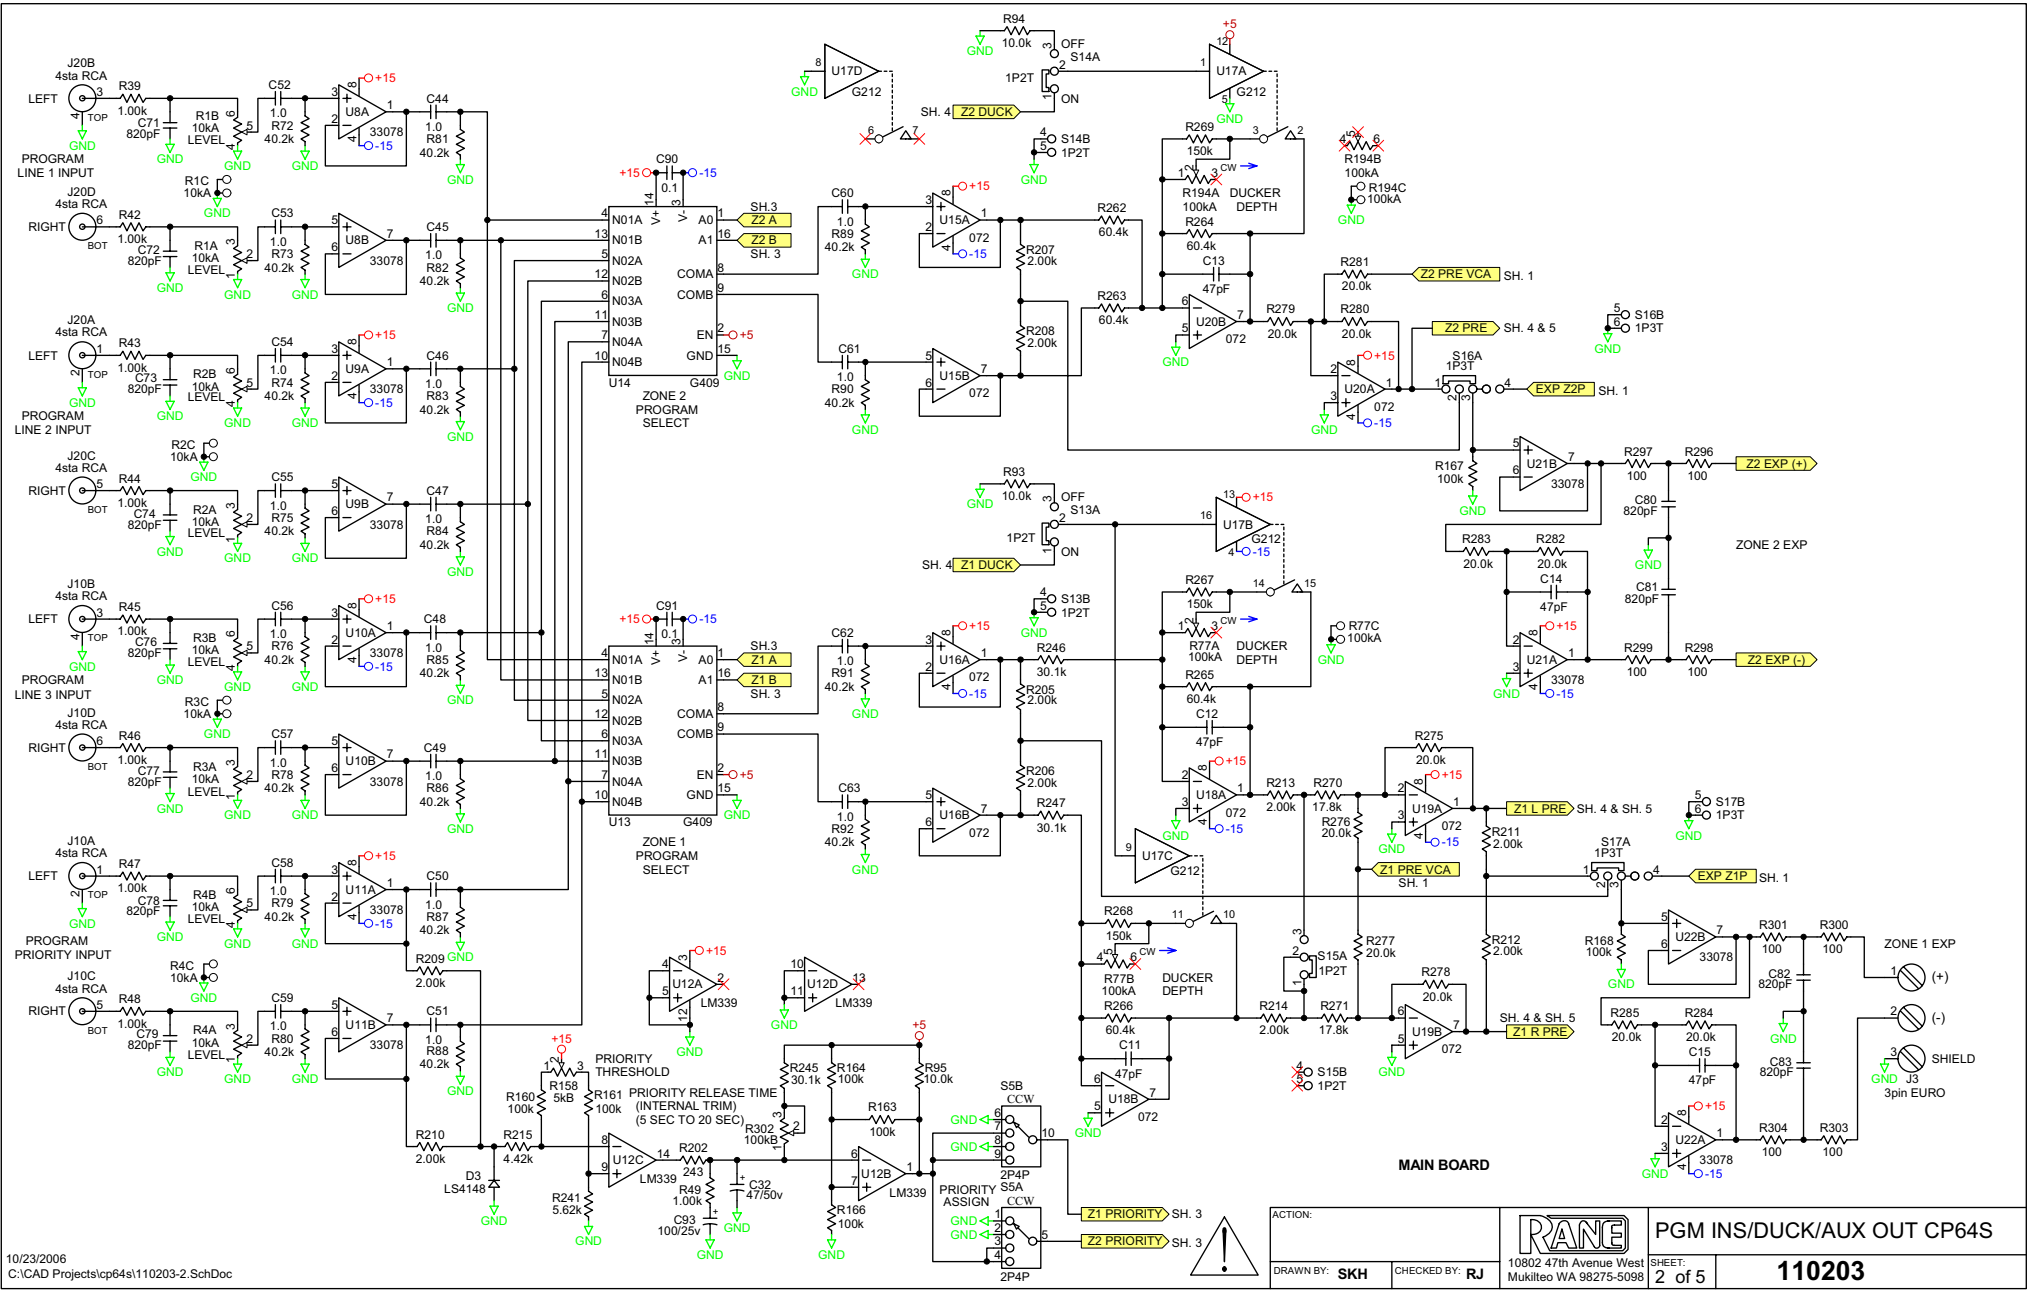

110204 FILM 1 OF 8 TOP SILKSCREEN I.D.

Rane Corp. (425)355-6000  
 110206 DES MAIN/SLIDER CP64S  
 ACTION: NEW PRODUCT 17OCT06 SKH

**RANE**  
 CP64S MAIN  
 PN 16619

ACTION:			<b>PAGE INS CP64S</b>
DRAWN BY: <b>SKH</b>	CHECKED BY: <b>RJ</b>		

ACTION:  
 DRAWN BY: SKH  
 CHECKED BY: RJ

	PGM INS/DUCK/AUX OUT CP64S	
	1802 47th Avenue West Mukilteo WA 98275-5098	SHEET: 2 of 5
<b>110203</b>		

ACTION:			<b>PWR SUP/ZONE REMOTE CP64S</b>
DRAWN BY: <b>SKH</b>	CHECKED BY: <b>RJ</b>		