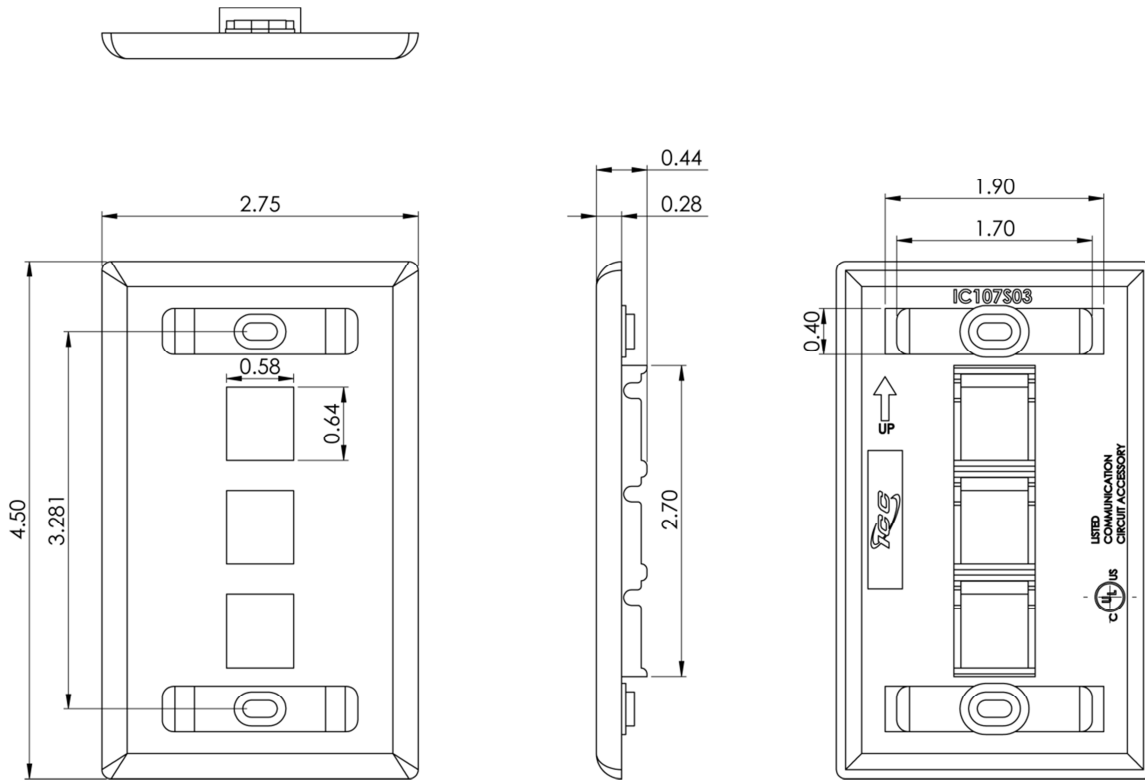

Package Includes:

- A. 3-Port Single Gang Faceplate With Station ID, 1 Piece**
- B. ICC Label Cover, 1 Piece**
- C. Clear Label Cover, 2 Pieces**
- D. Paper ID Label, 2 Pieces**
- E. #6-32 x 3/4" Oval Head, Countersink, Deep Slotted Drive, Machine Screw, 2 Pieces**

Features and Benefits

- Configured to fit standard single gang outlet box
- Designed to support the distribution of voice, data, and other communication needs to the work area for commercial and residential applications
- Rugged and durable construction
- Easy station identification with use of enclosed labels protected by clear plastic covers
- Hidden mounting screws
- Accommodates a wide variety of easy to snap-in modules, providing configuration flexibility
- Accepts all IC107 modules
- ANSI/TIA-568-C and UL 1863 compliant
- Country of Origin: Taiwan
- TAA Compliant

Specifications

- Material: ABS, UL94V-0
- Finish: Texture
- Color: XX: IV-Ivory, WH-White

Rhox Áudio e Vídeo Profissional - SIBS Quadra 2 conjunto C Lote 12
Brasília - DF - 71736.203 - Tel (61) 3051-5800
<https://loja.rhox.com.br>