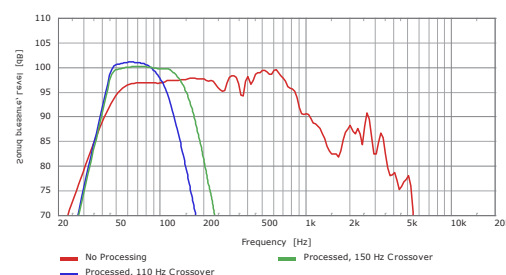

SP 12.1P

High-Output 12-inch Passive Subwoofer

The SP 12.1P is a compact yet robust subwoofer for multiple low bass reinforcement applications. Take advantage of its pole receptacles to use it with Ashly IS column speakers. Snuggle it into a corner or under a cabinet to add extra octaves to Ashly AW wall-mount speakers in any BGM environment.

- **Neutrik SpeakOn® input and thru jacks for daisy-chaining subwoofers**
- **Euroblock terminal input connections**
- **350W power handling**
(Recommended Ashly Amplifiers: Single-channel: nXp 400 or higher Bridged: nXp 400 or higher Pêma 4125, 4250, 8125, 8250)
- **Braced, 12-ply Birch plywood enclosure**
- **Threaded pole mounts on top and side, plus recessed handles for easy transport**
- **Available in white or black**

SP 12.1P Specifications

Transducer	1 x 12-inch (300 mm) Ferrite woofer
Frequency Response (-10dB limits) ¹	39 Hz - 180 Hz
Sensitivity (ref 2.83V) _{1,2}	99 dB
Nominal Impedance	8 Ω
Maximum Continuous SPL ₁ , @ MIV (continuous / peak) ^{1,2,3}	120 dB / 128 dB
Maximum Continuous SPL ₂ , calculated from power handling (continuous / peak) _{1,2,3}	124 dB / 130 dB
Maximum Input Voltage (MIV) ^{1,2}	32 dBV, 31.6 V (equivalent to 200 W into rated impedance)
Power Handling	350 W
Input Connectors	2 x NL4 SpeakOn® 1 x 4-position Euroblock
Enclosure Material	Birch Plywood
Dimensions (HxWxD)	17.8" H x 14.8" W x 18.85"D/ 452mm H x 376mm W x 479mm D
Net Weight	39.5 lbs / 18 kGs
Recommended amplifiers	Single-channel: nXp 400 or higher Bridged: nXp 400 or higher Pema 4125, 4250, 8125, 8250

- 1) With recommended processing (see previous page)
- 2) Referenced to 1 m
- 3) The maximum input voltage (MIV) is determined by no more than a 3 dB change in the response of the loudspeaker system

SPA320