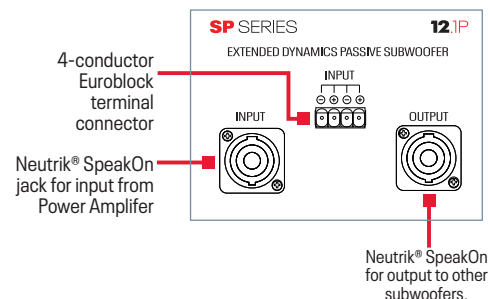

SP 12.1P

High-Output 12-inch Passive Subwoofer

The SP 12.1P is a compact yet robust subwoofer for multiple low bass reinforcement applications. Take advantage of its pole receptacles to use it with Ashly IS column speakers. Snuggle it into a corner or under a cabinet to add extra octaves to Ashly AW wall-mount speakers in any BGM environment.

- **Neutrik SpeakOn® input and thru jacks for daisy-chaining subwoofers**
- **Euroblock terminal input connections**
- **350W power handling**
(Recommended Ashly Amplifiers: Single-channel: nXp 400 or higher Bridged: nXp 400 or higher Pêma 4125, 4250, 8125, 8250)
- **Braced, 12-ply Birch plywood enclosure**
- **Threaded pole mounts on top and side, plus recessed handles for easy transport**
- **Available in white or black**

SP 12.1P Specifications

Transducer	1 x 12-inch (300 mm) Ferrite woofer
Frequency Response (-10dB limits) ¹	39 Hz - 180 Hz
Sensitivity (ref 2.83V) _{1,2}	99 dB
Nominal Impedance	8 Ω
Maximum Continuous SPL ₁ , @ MIV (continuous / peak) ^{1,2,3}	120 dB / 128 dB
Maximum Continuous SPL ₂ , calculated from power handling (continuous / peak) _{1,2,3}	124 dB / 130 dB
Maximum Input Voltage (MIV) ^{1,2}	32 dBV, 31.6 V (equivalent to 200 W into rated impedance)
Power Handling	350 W
Input Connectors	2 x NL4 SpeakOn® 1 x 4-position Euroblock
Enclosure Material	Birch Plywood
Dimensions (HxWxD)	17.8" H x 14.8" W x 18.85"D/ 452mm H x 376mm W x 479mm D
Net Weight	39.5 lbs / 18 kGs
Recommended amplifiers	Single-channel: nXp 400 or higher Bridged: nXp 400 or higher Pema 4125, 4250, 8125, 8250

- 1) With recommended processing (see previous page)
- 2) Referenced to 1 m
- 3) The maximum input voltage (MIV) is determined by no more than a 3 dB change in the response of the loudspeaker system

SPA320