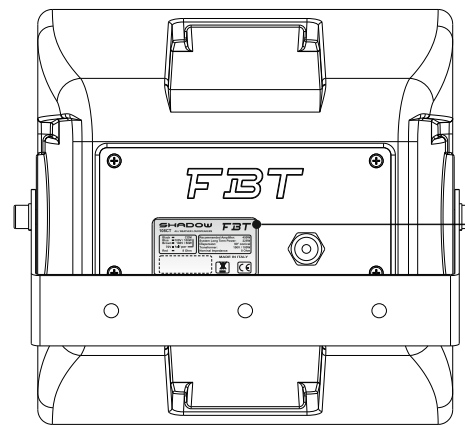

SHADOW 108CT

ALL WEATHER SPEAKER

DESCRIPTION

- Multipurpose 8" coax, 450W-8Ohm / 124dB SPL
- 8" coaxial woofer with 2" coil and 1" HF driver with 1,4" coil on conical 90° horn
- 100V line transformer with selectable 100W/50W power tapping
- Sturdy molded polyethylene curved enclosure
- Steel U bracket and other included hardware accessories
- 4 wires cable to select the desired power tapping
- Water-stop grille with 3 layers of protection
- IP55 weather resistant
- Standard grey finish RAL 7011

IP55
WEATHER
RESISTANT

SPECIFICATIONS

System type	2 way
Recommended amplifier	450W RMS
Long term power	225W
Short term power (IEC 268-5)	900W
Transformer	100V / 100W
Nominal impedance	8 Ohm
Frequency response	80Hz ÷ 20kHz (@ -6dB)
Sensitivity	95dB (@ 1W,1m)
Max. SPL (cont./peak)	120dB / 124dB
Dispersion	90° conical
Crossover frequency	1,8kHz
Recommended HP filter	60Hz - 24dB oct.
Low frequency woofer	8" / 2" coil
High frequency driver	1" / 1,4" coil
Input connectors	4 wires cable
Net dimensions (WxHxD)	7,08 x 11,81 x 7,08 inch
Shipping dimensions (WxHxD)	11,22 x 11,22 x 9,84 inch
Net weight	15,4 lbs
Shipping weight	19,8 lbs
Enclosure material	Polyethylene rotomoulded
Grille	Custom perforated stainless steel

TECHNICAL SPECIFICATIONS LABEL

SHADOW FBT
108CT ALL WEATHER LOUDSPEAKERS

Black - COM	Recommended Amplifier: 450W System Long Term Power: 225W Dispersion: 90° conical Transformer: 100V / 100W Nominal Impedance: 8 Ohm
Blue - 100V / 100W	
Brown - 100V / 50W	
Red - 8 Ohm	

70V = half pwr

MADE IN ITALY

DIMENSIONS

SHADOW 108CT

ALL WEATHER SPEAKER

DIAGRAMS

Horizontal polar diagram
— 250 — 500 — 1000 — 2000

Horizontal polar diagram
— 4000 — 8000 — 12500 — 16000