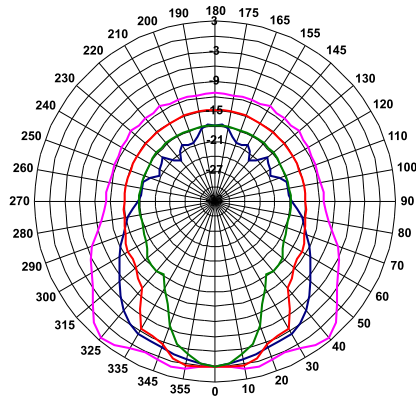

IP55
WEATHER
RESISTANT

SPECIFICATIONS

System type	2 way
Recommended amplifier	450W RMS
Long term power	225W
Short term power (IEC 268-5)	900W
Transformer	100V / 100W
Nominal impedance	8 Ohm
Frequency response	80Hz ÷ 20kHz (@ -6dB)
Sensitivity	95dB (@ 1W,1m)
Max. SPL (cont./peak)	120dB / 124dB
Dispersion	90° conical
Crossover frequency	1,8kHz
Recommended HP filter	60Hz - 24dB oct.
Low frequency woofer	8" / 2" coil
High frequency driver	1" / 1,4" coil
Input connectors	4 wires cable
Net dimensions (WxHxD)	7,08 x 11,81 x 7,08 inch
Shipping dimensions (WxHxD)	11,22 x 11,22 x 9,84 inch
Net weight	15,4 lbs
Shipping weight	19,8 lbs
Enclosure material	Polyethylene rotomoulded
Grille	Custom perforated stainless steel

70V = half pwr

MADE IN ITALY

DIMENSIONS

SHADOW 108CT

ALL WEATHER SPEAKER

DIAGRAMS

Horizontal polar diagram
— 250 — 500 — 1000 — 2000

Horizontal polar diagram
— 4000 — 8000 — 12500 — 16000

Vertical polar diagram
— 250 — 500 — 800 — 1000

Vertical polar diagram
— 1400 — 2000 — 2500 — 3150

Vertical polar diagram
— 4000 — 5000 — 6300 — 8000

Vertical polar diagram
— 9000 — 10000 — 12500 — 14000