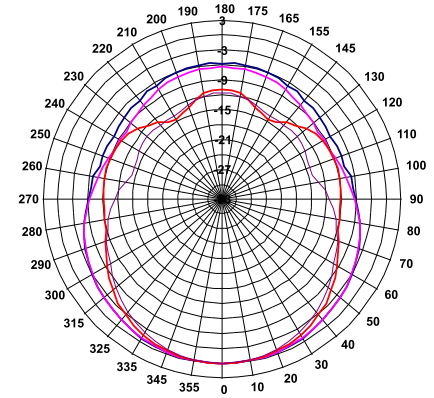

IP55
WEATHER
RESISTANT

SPECIFICATIONS

System type	2 way
Recommended amplifier	450W RMS
Long term power	225W
Short term power (IEC 268-5)	900W
Transformer	100V / 100W
Nominal impedance	8 Ohm
Frequency response	80Hz ÷ 20kHz (@ -6dB)
Sensitivity	95dB (@ 1W,1m)
Max. SPL (cont./peak)	120dB / 124dB
Dispersion	90° conical
Crossover frequency	1,8kHz
Recommended HP filter	60Hz - 24dB oct.
Low frequency woofer	8" / 2" coil
High frequency driver	1" / 1,4" coil
Input connectors	4 wires cable
Net dimensions (WxHxD)	7,08 x 11,81 x 7,08 inch
Shipping dimensions (WxHxD)	11,22 x 11,22 x 9,84 inch
Net weight	15,4 lbs
Shipping weight	19,8 lbs
Enclosure material	Polyethylene rotomoulded
Grille	Custom perforated stainless steel

70V = half pwr

MADE IN ITALY

DIMENSIONS

SHADOW 108CT

ALL WEATHER SPEAKER

DIAGRAMS

Horizontal polar diagram
— 250 — 500 — 1000 — 2000

Horizontal polar diagram
— 4000 — 8000 — 12500 — 16000

Vertical polar diagram
— 250 — 500 — 800 — 1000

Vertical polar diagram
— 1400 — 2000 — 2500 — 3150

Vertical polar diagram
— 4000 — 5000 — 6300 — 8000

Vertical polar diagram
— 9000 — 10000 — 12500 — 14000