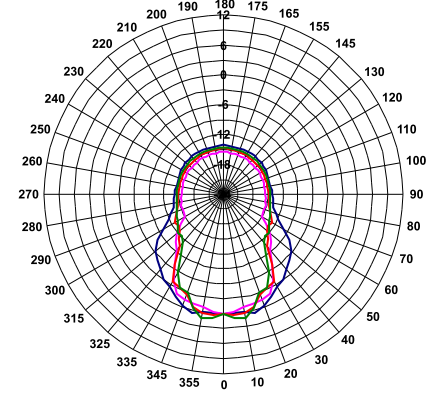

70V = half pwr

MADE IN ITALY

DIMENSIONS

SHADOW 108CT

ALL WEATHER SPEAKER

DIAGRAMS

Horizontal polar diagram
— 250 — 500 — 1000 — 2000

Horizontal polar diagram
— 4000 — 8000 — 12500 — 16000

Vertical polar diagram
— 250 — 500 — 800 — 1000

Vertical polar diagram
— 1400 — 2000 — 2500 — 3150

Vertical polar diagram
— 4000 — 5000 — 6300 — 8000

Vertical polar diagram
— 9000 — 10000 — 12500 — 14000