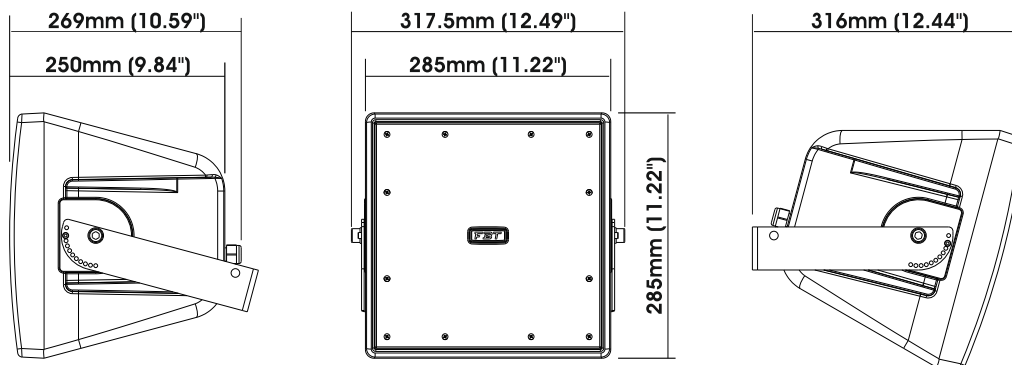

IP55
WEATHER
RESISTANT

SPECIFICATIONS

System type	2 way
Recommended amplifier	450W RMS
Long term power	225W
Short term power (IEC 268-5)	900W
Transformer	100V / 100W
Nominal impedance	8 Ohm
Frequency response	80Hz ÷ 20kHz (@ -6dB)
Sensitivity	95dB (@ 1W,1m)
Max. SPL (cont./peak)	120dB / 124dB
Dispersion	90° conical
Crossover frequency	1,8kHz
Recommended HP filter	60Hz - 24dB oct.
Low frequency woofer	8" / 2" coil
High frequency driver	1" / 1,4" coil
Input connectors	4 wires cable
Net dimensions (WxHxD)	7,08 x 11,81 x 7,08 inch
Shipping dimensions (WxHxD)	11,22 x 11,22 x 9,84 inch
Net weight	15,4 lbs
Shipping weight	19,8 lbs
Enclosure material	Polyethylene rotomoulded
Grille	Custom perforated stainless steel

70V = half pwr

MADE IN ITALY

DIMENSIONS

SHADOW 108CT

ALL WEATHER SPEAKER

DIAGRAMS

Horizontal polar diagram
— 250 — 500 — 1000 — 2000

Horizontal polar diagram
— 4000 — 8000 — 12500 — 16000