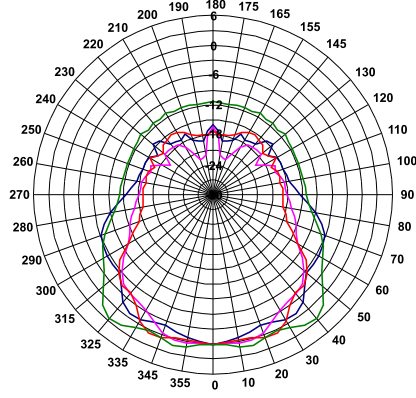

IP55
WEATHER
RESISTANT

SPECIFICATIONS

System type	2 way
Recommended amplifier	450W RMS
Long term power	225W
Short term power (IEC 268-5)	900W
Transformer	100V / 100W
Nominal impedance	8 Ohm
Frequency response	80Hz ÷ 20kHz (@ -6dB)
Sensitivity	95dB (@ 1W,1m)
Max. SPL (cont./peak)	120dB / 124dB
Dispersion	90° conical
Crossover frequency	1,8kHz
Recommended HP filter	60Hz - 24dB oct.
Low frequency woofer	8" / 2" coil
High frequency driver	1" / 1,4" coil
Input connectors	4 wires cable
Net dimensions (WxHxD)	7,08 x 11,81 x 7,08 inch
Shipping dimensions (WxHxD)	11,22 x 11,22 x 9,84 inch
Net weight	15,4 lbs
Shipping weight	19,8 lbs
Enclosure material	Polyethylene rotomoulded
Grille	Custom perforated stainless steel

70V = half pwr

MADE IN ITALY

DIMENSIONS

SHADOW 108CT

ALL WEATHER SPEAKER

DIAGRAMS

Horizontal polar diagram
— 250 — 500 — 1000 — 2000

Horizontal polar diagram
— 4000 — 8000 — 12500 — 16000

Vertical polar diagram
— 250 — 500 — 800 — 1000

Vertical polar diagram
— 1400 — 2000 — 2500 — 3150

Vertical polar diagram
— 4000 — 5000 — 6300 — 8000

Vertical polar diagram
— 9000 — 10000 — 12500 — 14000