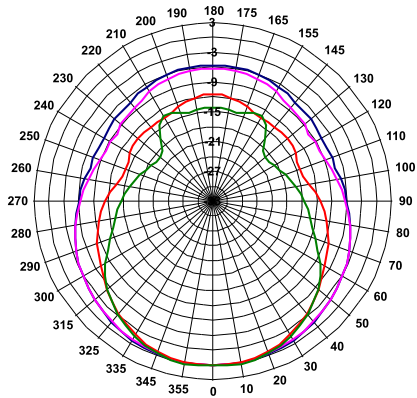

IP55
WEATHER
RESISTANT

SPECIFICATIONS

System type	2 way
Recommended amplifier	450W RMS
Long term power	225W
Short term power (IEC 268-5)	900W
Transformer	100V / 100W
Nominal impedance	8 Ohm
Frequency response	80Hz ÷ 20kHz (@ -6dB)
Sensitivity	95dB (@ 1W,1m)
Max. SPL (cont./peak)	120dB / 124dB
Dispersion	90° conical
Crossover frequency	1,8kHz
Recommended HP filter	60Hz - 24dB oct.
Low frequency woofer	8" / 2" coil
High frequency driver	1" / 1,4" coil
Input connectors	4 wires cable
Net dimensions (WxHxD)	7,08 x 11,81 x 7,08 inch
Shipping dimensions (WxHxD)	11,22 x 11,22 x 9,84 inch
Net weight	15,4 lbs
Shipping weight	19,8 lbs
Enclosure material	Polyethylene rotomoulded
Grille	Custom perforated stainless steel

70V = half pwr

MADE IN ITALY

DIMENSIONS

SHADOW 108CT

ALL WEATHER SPEAKER

DIAGRAMS

Horizontal polar diagram
— 250 — 500 — 1000 — 2000

Horizontal polar diagram
— 4000 — 8000 — 12500 — 16000

Vertical polar diagram
— 250 — 500 — 800 — 1000

Vertical polar diagram
— 1400 — 2000 — 2500 — 3150

Vertical polar diagram
— 4000 — 5000 — 6300 — 8000

Vertical polar diagram
— 9000 — 10000 — 12500 — 14000