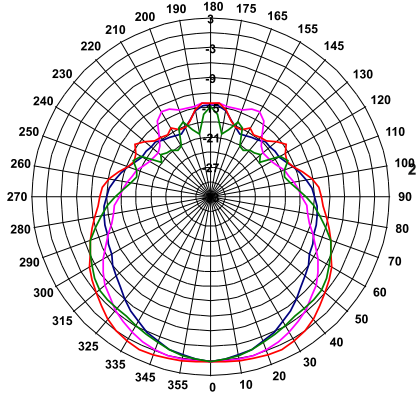

IP55
WEATHER
RESISTANT

SPECIFICATIONS

System type	2 way
Recommended amplifier	450W RMS
Long term power	225W
Short term power (IEC 268-5)	900W
Transformer	100V / 100W
Nominal impedance	8 Ohm
Frequency response	80Hz ÷ 20kHz (@ -6dB)
Sensitivity	95dB (@ 1W,1m)
Max. SPL (cont./peak)	120dB / 124dB
Dispersion	90° conical
Crossover frequency	1,8kHz
Recommended HP filter	60Hz - 24dB oct.
Low frequency woofer	8" / 2" coil
High frequency driver	1" / 1,4" coil
Input connectors	4 wires cable
Net dimensions (WxHxD)	7,08 x 11,81 x 7,08 inch
Shipping dimensions (WxHxD)	11,22 x 11,22 x 9,84 inch
Net weight	15,4 lbs
Shipping weight	19,8 lbs
Enclosure material	Polyethylene rotomoulded
Grille	Custom perforated stainless steel

70V = half pwr

MADE IN ITALY

DIMENSIONS

SHADOW 108CT

ALL WEATHER SPEAKER

DIAGRAMS

Horizontal polar diagram
— 250 — 500 — 1000 — 2000

Horizontal polar diagram
— 4000 — 8000 — 12500 — 16000

Vertical polar diagram
— 250 — 500 — 800 — 1000

Vertical polar diagram
— 1400 — 2000 — 2500 — 3150

Vertical polar diagram
— 4000 — 5000 — 6300 — 8000

Vertical polar diagram
— 9000 — 10000 — 12500 — 14000