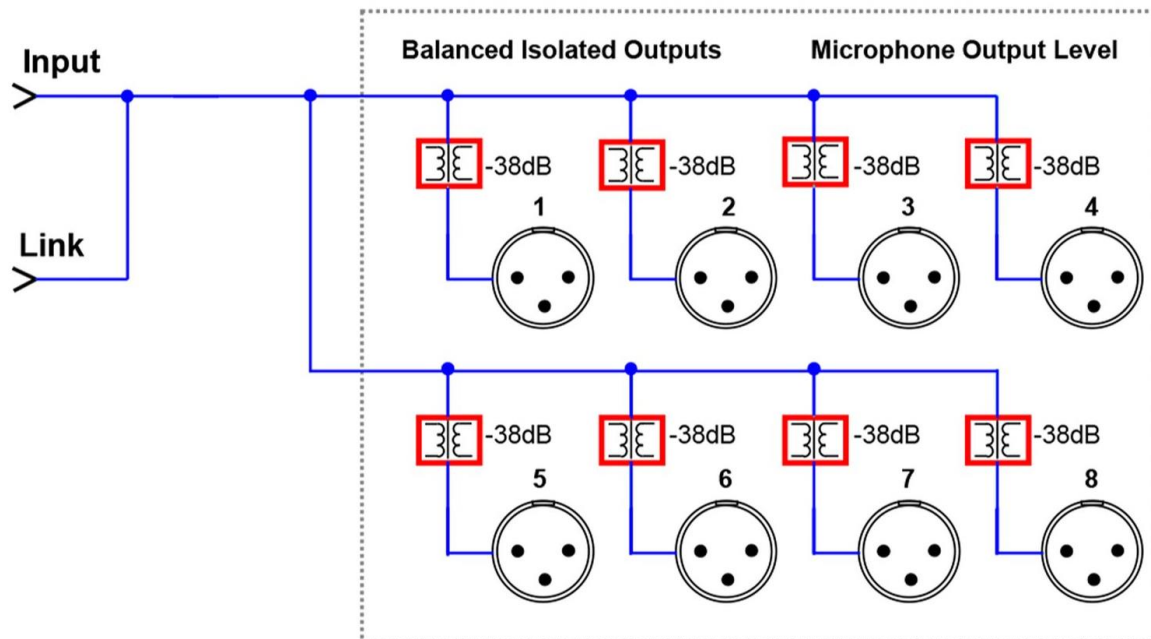

APB-P008 OW-EX

- Audio Press Box –Passive onn wall Expander unit, 8 Line/MIC Outputs

FEATURES

- 8 High quality balanced Outputs, each Output is independent transformer isolated

Note: Requires a drive unit: APB-208 R (RPS), APB -400 R (RPS), APB-D100, APB-D100 R, APB-D200 R

Audio Press Box®

BLOCK DIAGRAM APB-P008 OW-EX

TECHNICAL SPECIFICATION

Type	Expander
Groups	1
Inputs	1
Input connectors	ballanced, 3-pin phoenix connector
Max. input level	Line: +24dBu
Input Impedance	2,5kOhm
Ouputs	8 MIC level (-38dBu) 1 Input link (Line level)
Ouput connectors	ballanced, XLR-M connector
Transfomer isolated outputs	Yes (each output)
Nominal Output level	-38dBu (0dBu on the input)
Maximum Output level	-14dBu (no load) -20dBu (150 Ohm)
Output Impedance	150 Ohm
Frequency Response	10Hz to 30kHz/-1dB