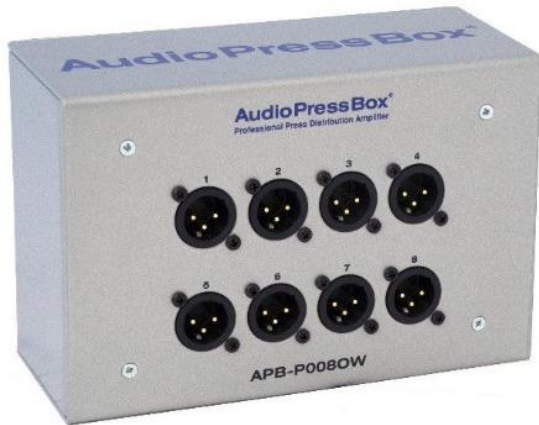

APB-P008 OW-EX

- Audio Press Box –Passive onn wall Expander unit, 8 Line/MIC Outputs

FEATURES

- 8 High quality balanced Outputs, each Output is independent transformer isolated

Note: Requires a drive unit: APB-208 R (RPS), APB -400 R (RPS), APB-D100, APB-D100 R, APB-D200 R

ADVANTAGES

- **Professional**
APB is a sophisticated tool for professional audio distribution at press conferences, presentations and other events.
- **Easy to use**
Perfect signal conditioning means securing a high quality, constant and identical signal for all connected users, without possibility of interacting.
- **Fixed installation**
AudioPressBox expanders are a perfect solution for any fixed installation. Whether it is an on-wall, in-wall or a floor box solution, you always get the same, perfect functionality.

Audio Press Box®

BLOCK DIAGRAM APB-P008 OW-EX

TECHNICAL SPECIFICATION

Type	Expander
Groups	1
Inputs	1
Input connectors	ballanced, 3-pin phoenix connector
Max. input level	Line: +24dBu
Input Impedance	2,5kOhm
Ouputs	8 MIC level (-38dBu) 1 Input link (Line level)
Ouput connectors	ballanced, XLR-M connector
Transfomer isolated outputs	Yes (each output)
Nominal Output level	-38dBu (0dBu on the input)
Maximum Output level	-14dBu (no load) -20dBu (150 Ohm)
Output Impedance	150 Ohm
Frequency Response	10Hz to 30kHz/-1dB