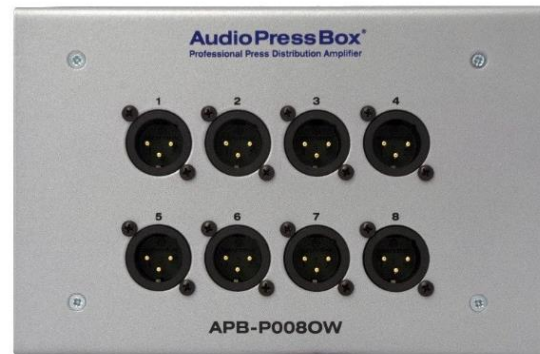

APB-P008 OW-EX

- Audio Press Box –Passive onn wall Expander unit, 8 Line/MIC Outputs

FEATURES

- 8 High quality balanced Outputs, each Output is independent transformer isolated

Note: Requires a drive unit: APB-208 R (RPS), APB -400 R (RPS), APB-D100, APB-D100 R, APB-D200 R

ADVANTAGES

- **Professional**
APB is a sophisticated tool for professional audio distribution at press conferences, presentations and other events.
- **Easy to use**
Perfect signal conditioning means securing a high quality, constant and identical signal for all connected users, without possibility of interacting.
- **Fixed installation**
AudioPressBox expanders are a perfect solution for any fixed installation. Whether it is an on-wall, in-wall or a floor box solution, you always get the same, perfect functionality.

Audio Press Box®

BLOCK DIAGRAM APB-P008 OW-EX

TECHNICAL SPECIFICATION

Type	Expander
Groups	1
Inputs	1
Input connectors	ballanced, 3-pin phoenix connector
Max. input level	Line: +24dBu
Input Impedance	2,5kOhm
Ouputs	8 MIC level (-38dBu) 1 Input link (Line level)
Ouput connectors	ballanced, XLR-M connector
Transfomer isolated outputs	Yes (each output)
Nominal Output level	-38dBu (0dBu on the input)
Maximum Output level	-14dBu (no load) -20dBu (150 Ohm)
Output Impedance	150 Ohm
Frequency Response	10Hz to 30kHz/-1dB