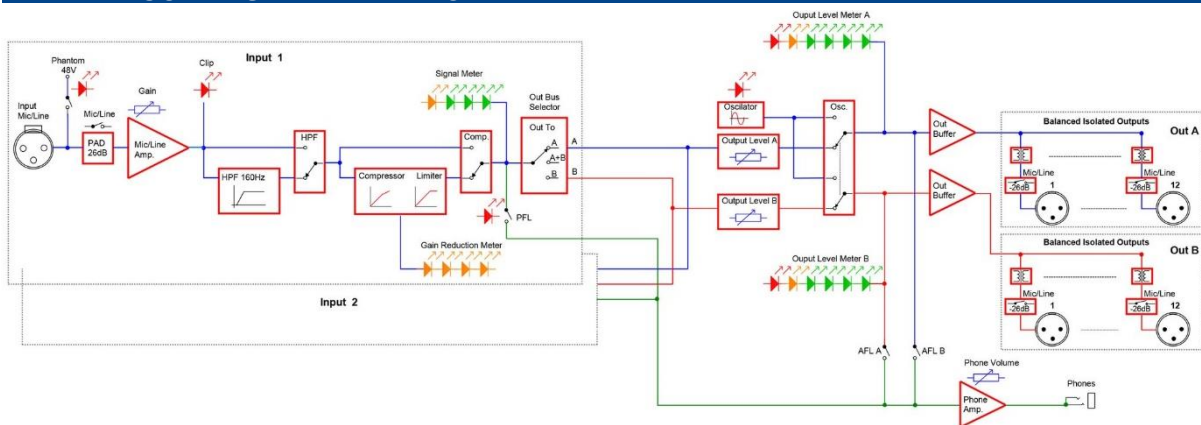

### Features

- 2 MIC (phantom power) / LINE Inputs – balanced with gain control and 26dB PAD
- Each Input is routable to A/(A+B)/B Outputs Group
- 24 High quality independent transformer balanced and isolated outputs
- Each Output is switchable between MIC or LINE level
- 2 internal Output Groups: 12x Output A and 12x Output B
- Switchable High-Pass filter for each Input channel
- Switchable Compressor and Limiter for each Input channel
- PFL/AFL for each Input/Output channel
- Constant level Test signal oscillator with no mistake switch operation
- Headphones control Output for PFL/AFL
- Li-Ion AccuPack with microprocessor controlled battery management
- 10 hour full load capacity. Note: AccuPack is placed inside the unit

### BLOCK DIAGRAM APB-224 C

### Input section

Inputs 2

Input connectors Balanced, XLR

Input Gain MIC +22/+62 dB LINE -4/+36 dB

Max. input level Limiter ON Limiter OFF

Mic: -10/-30dBu Mic: -2/-42dBu  
Line: +36/-4dBu Line: +24/-16dBu

Phantom Voltage 48V

### Output section

Outputs 24 Line/MIC level (12x Output A, 12x Output B),

Output connectors Balanced, XLR

Nominal Output Level +6dBu

Maximum Output Level +20dBu (no load)  
+14dBu (600kOhm)

Output impedance Mic: 220 Ohm Line: 600 Ohm