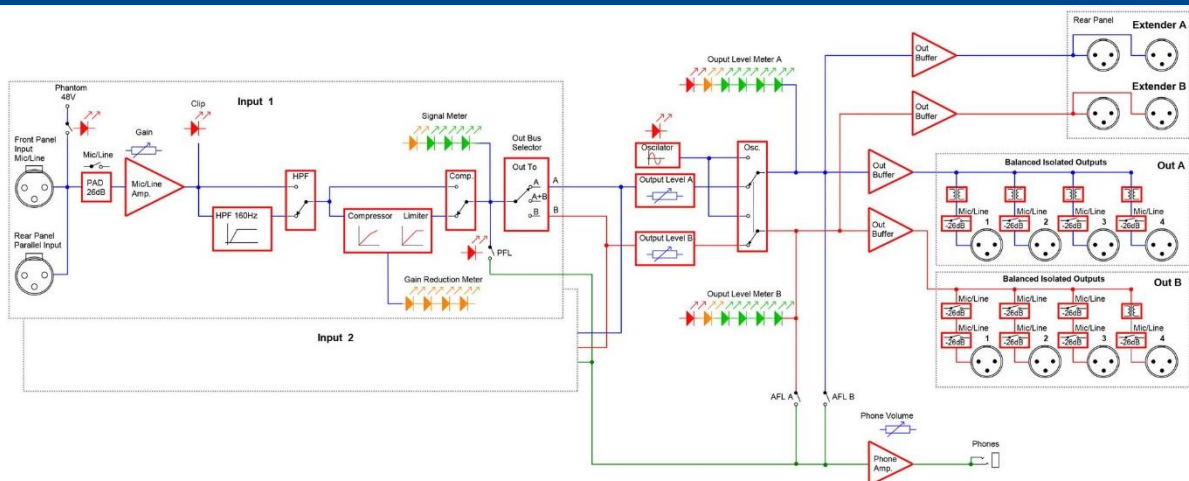

BLOCK DIAGRAM APB-208 R