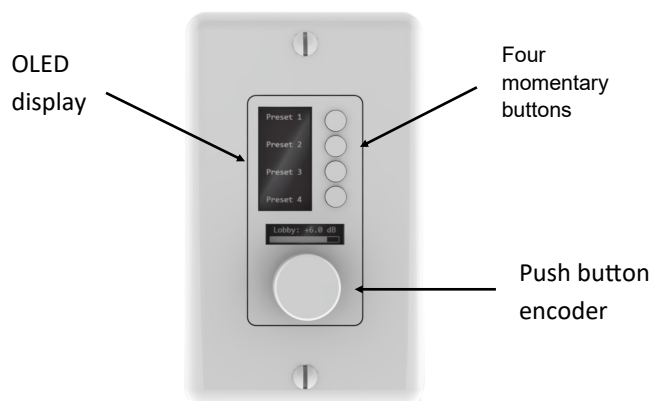

W Series Remotes

The W Series remotes offer IP control for Symetrix Composer™ based DSPs

Available in white and black, in both US and European wall box sizes

Product Highlights

- Simple deployment with standard PoE switch
- Mounts in a 1.375 inch, or 35mm, shallow-depth electrical box
- Flexible display accommodates the use of Symbols to simplify operation and overcome language barriers.
- Simple and easy end user control
- Dramatically increases the number of control devices that can be added to a Symetrix based system
- Perfect for Houses of Worship, Hospitality, Education, Performance/Live Sound and Conferencing
- Available in 3 different configurations

Overview