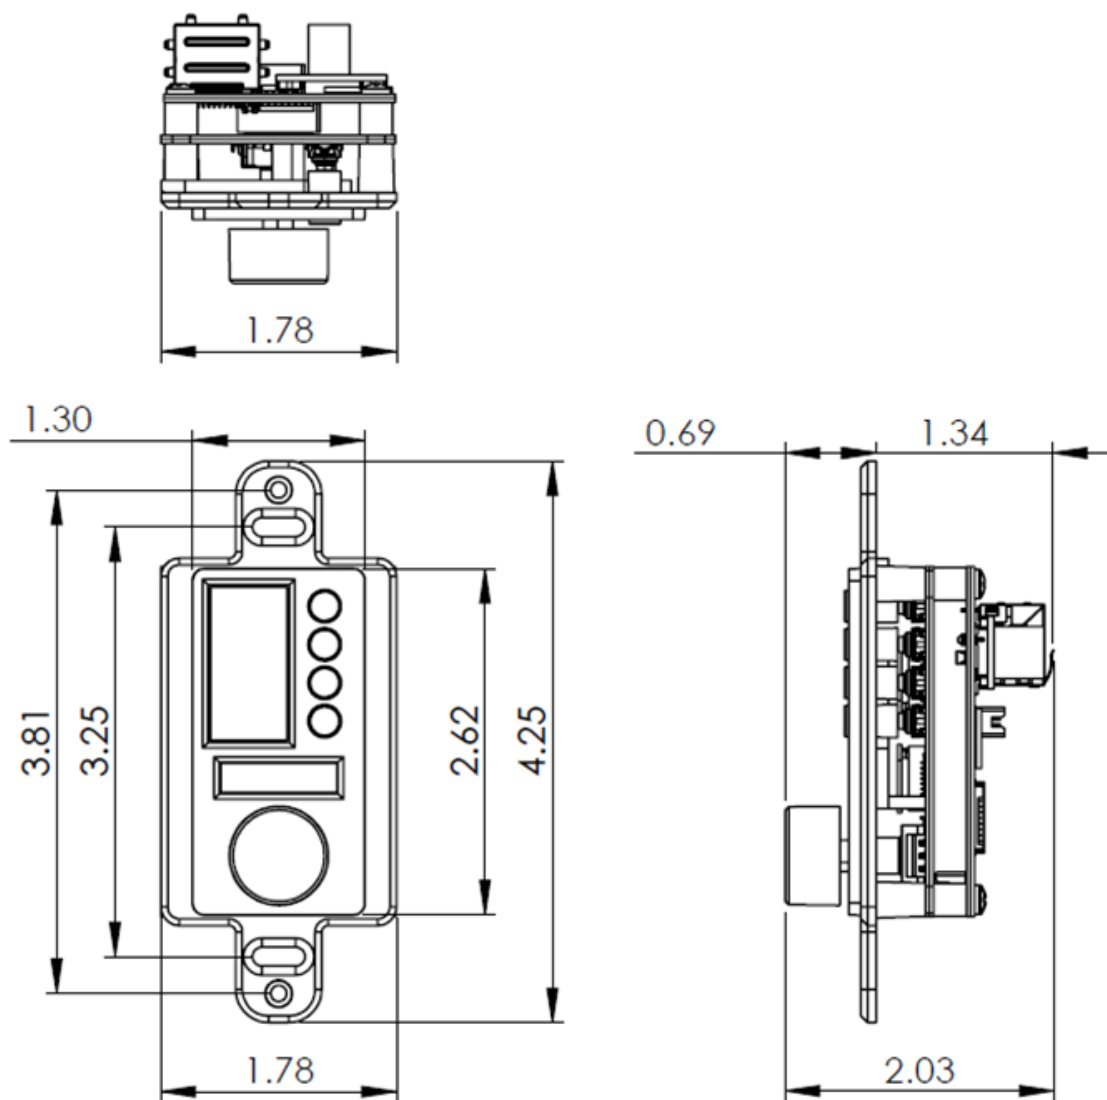

Rhox Áudio e Vídeo Profissional - SIBS Quadra 2 conjunto C Lote 12
Brasília - DF - 71736.203 - Tel (61) 3051-5800
<https://loja.rhox.com.br>