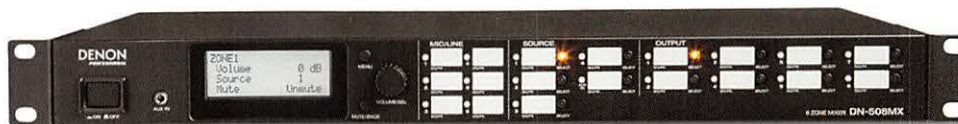

MIXERS & AMPLIFIERS

DN-312X 1RU

12-Channel Rackmount Mixer

- (6) HDHQ™ Combination inputs with Mic, Phantom and Line selector switches
- (6) mono (3 stereo) RCA inputs
- Mic monitor 1/4" output for private listening of all mic inputs

DN-306X 1RU

6-Channel Mixer

- XLR/TRS combo input jacks with phantom power
- (2) XLR line outputs
- Master level control and 3-band equalizer

DN-333XAB 2RU

6-Channel Line Mixer Amplifier with Bluetooth

- Audio mixer with Bluetooth receiver and 120-Watt amplifier
- Accepts and mixes all common audio input types
- Independent volume controls for mic, line and Bluetooth inputs

DN-508MX 1RU

8-Zone Mixer with RS-232C and IP Control

- (6) mic/line inputs
- (4) stereo inputs
- (1) Aux input on front and rear

DN-470A 1RU

4-Channel 70V/100V Amplifier

- 4-Channel Class-D amplifier designed for 120W per channel
- High-current switching power design
- Euroblock inputs and outputs