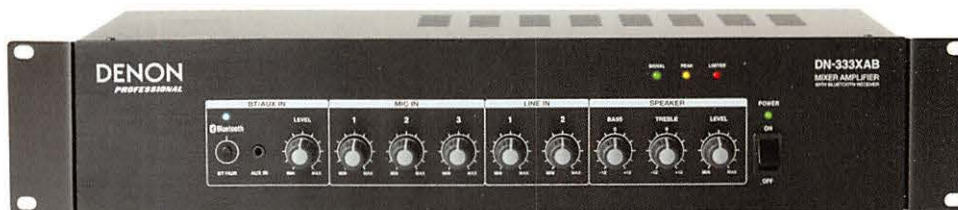

MIXERS & AMPLIFIERS

DN-312X 1RU

12-Channel Rackmount Mixer

- (6) HDHQ™ Combination inputs with Mic, Phantom and Line selector switches
- (6) mono (3 stereo) RCA inputs
- Mic monitor 1/4" output for private listening of all mic inputs

DN-306X 1RU

6-Channel Mixer

- XLR/TRS combo input jacks with phantom power
- (2) XLR line outputs
- Master level control and 3-band equalizer

DN-333XAB 2RU

6-Channel Line Mixer Amplifier with Bluetooth

- Audio mixer with Bluetooth receiver and 120-Watt amplifier
- Accepts and mixes all common audio input types
- Independent volume controls for mic, line and Bluetooth inputs

DN-508MX 1RU

8-Zone Mixer with RS-232C and IP Control

- (6) mic/line inputs
- (4) stereo inputs
- (1) Aux input on front and rear

DN-470A 1RU

4-Channel 70V/100V Amplifier

- 4-Channel Class-D amplifier designed for 120W per channel
- High-current switching power design
- Euroblock inputs and outputs