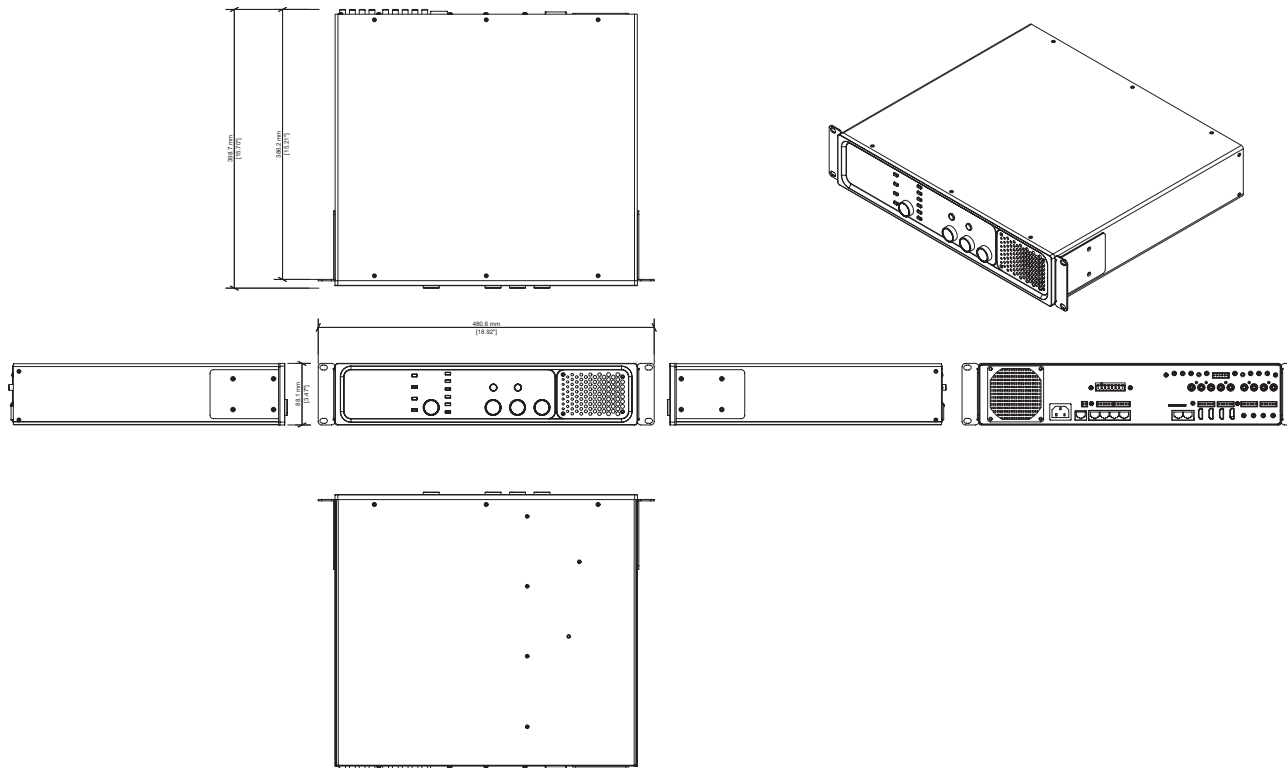

## SPECIFICATIONS

TYPE	: 4 zone audio processor with DSP, amplification and loudspeaker presets
MIC INPUTS	: 2 with 48V phantom power, +12dB to +55dB gain
MIC INPUT PROCESSING	: Fixed hi-pass filter @160Hz; sweepable mid-band 200Hz-5kHz, +/-12dB; HF Shelf @12kHz
LINE INPUTS	: 4 stereo with +26dB gain trim. SPDIF option on input 1
HDMI INPUTS	: 2
LINE OUTPUTS	: 4
ZONEPAD SOCKETS	: 4
AMPLIFIER CHANNELS	: 4
AMPLIFIER POWER	: 100W at 4Ω or 8Ω
PAGING INPUTS (CAT 5)	: 2
LAN ETHERNET 100Mbps	: Yes
ALARM OVERRIDE	: Yes
DIMENSIONS	: (W) 480mm x (H) 88mm x (D) 400mm : (W) 18.90" x (H) 3.46" x (D) 15.7"
WEIGHT	: 9.75kg (21.5lbs)