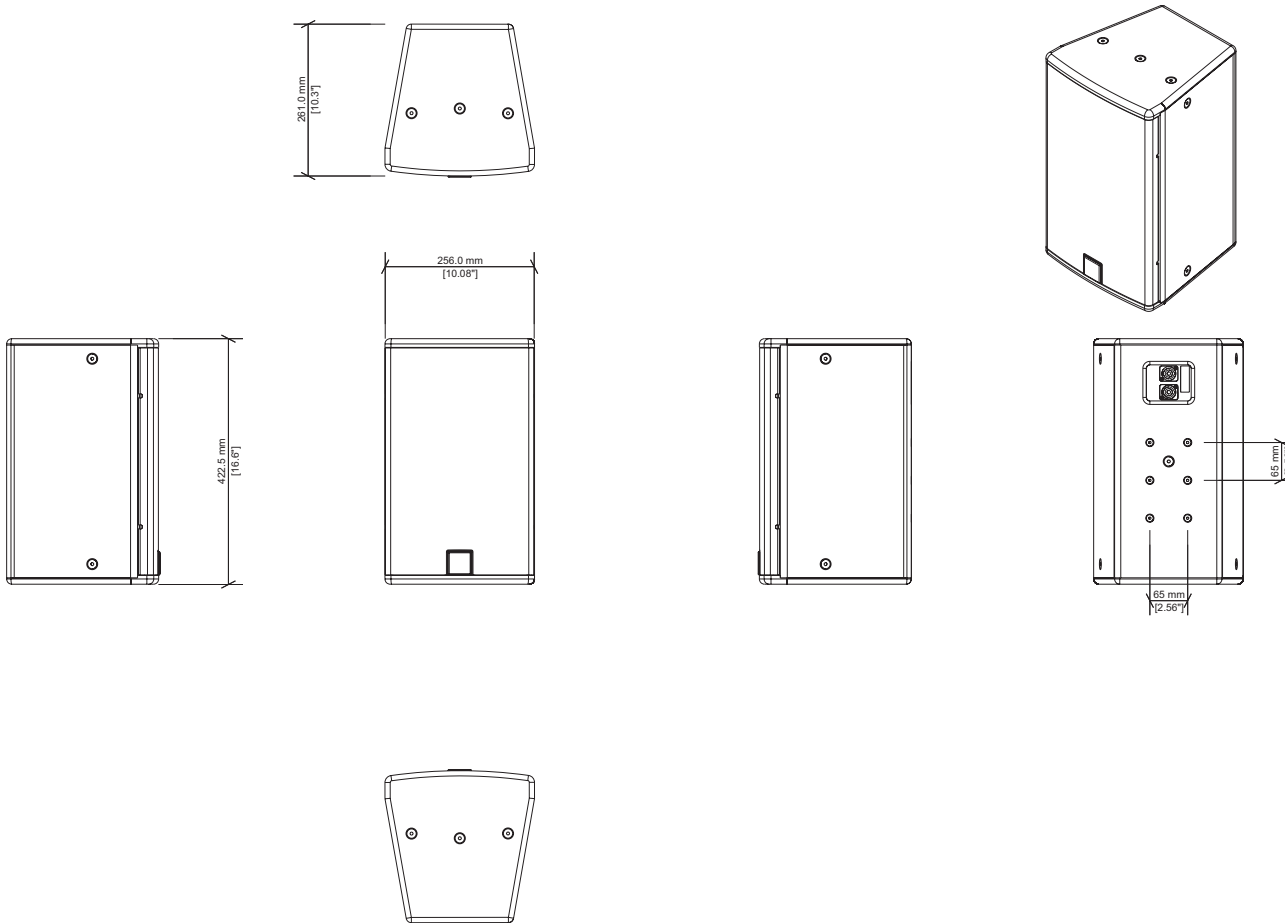

## SPECIFICATIONS

TYPE	Two-way, full range, passive loudspeaker
FREQUENCY RESPONSE (with preset)	90Hz - 18kHz $\pm$ 3dB -10dB @ 62Hz
DRIVERS	LF: 8" (200mm), ferrite motor system HF: 1" (25mm) exit/1" (25mm) voice coil, HT polymer dome compression driver
RATED POWER	200W (AES) 800W (peak)
NOMINAL IMPEDANCE	8 $\Omega$
SENSITIVITY (1W/1m)	92dB
MAXIMUM SPL	115dB (cont), 121dB (peak)
RECOMMENDED AMP	SmartAmp 30
CROSSOVER	2.9kHz passive
DISPERSION (-6dB)	90° H x 50° V (user-rotatable)
ENCLOSURE	Trapezoid wooden cabinet
FINISH	Black textured paint
PROTECTIVE GRILLE	Black perforated steel with scrim cloth backing
CONNECTORS	2x NL4 type
PIN CONNECTIONS (INPUT)	1+/1-
FITTINGS	16 x M8, inset bolts
DIMENSIONS	(W) 256mm x (H) 422.5mm x (D) 261mm (W) 10.08" x (H) 16.63" x (D) 10.28"
WEIGHT	10kg (22.05lbs)
ACCESSORIES (available separately)	Wall Bracket A, U Bracket A, M8 Eye Bolt
RECOMMENDED SUB	Sub 10 or Sub 15