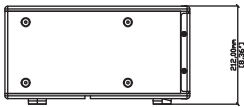

Sub 6

Ultra-compact sub-bass loudspeaker

Optimal Audio

SPECIFICATIONS

TYPE	: Sub-bass loudspeaker
FREQUENCY RESPONSE (with preset)	: 41Hz - 200Hz ± 3dB
	: -10dB @ 37Hz
DRIVERS	: LF: 6" (152mm)
RATED POWER	: 250W (AES) 1000W (peak)
NOMINAL IMPEDANCE	: 8Ω
SENSITIVITY (1W/1m)	: 88dB (Half Space)
MAXIMUM SPL	: 112dB (cont) 118dB (peak) (Half Space)
RECOMMENDED AMP	: SmartAmp 30
ENCLOSURE	: MDF
FINISH	: Black or white textured paint
PROTECTIVE GRILLE	: Perforated steel
CONNECTORS	: Euroblock
FITTINGS	: 16 x M8, inset bolts
DIMENSIONS	: (W) 200mm x (H) 310mm x (D) 400mm
	: not including feet (12mm)
	: (W) 7.9" x (H) 12.2" x (D) 15.7"
	: not including feet (0.4")
WEIGHT	: 11.5Kg (25.3lbs)
ACCESSORIES (available separately)	: Sub Bracket (Pair)
	: M8 Eye Bolt