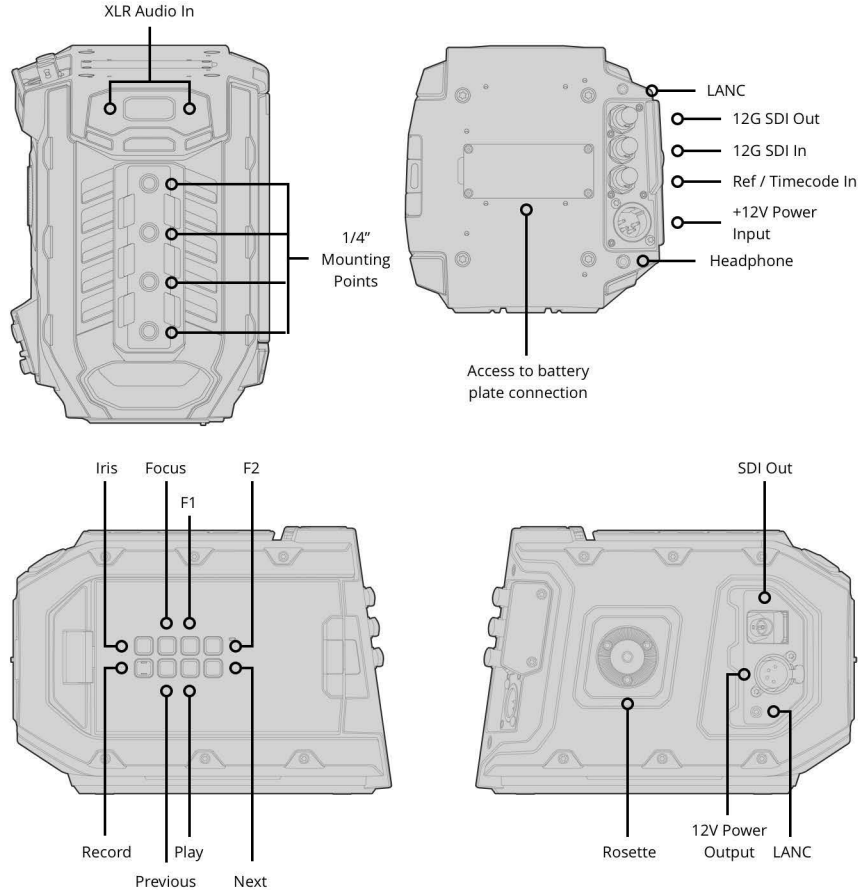

Optical SDI

None

Analog Audio Inputs

2 x XLR analog switchable between mic and line levels. Phantom power support.

Analog Audio Outputs

1 x 3.5mm headphone jack, supports iPhone microphone for talkback.

Remote Control

2 x 2.5mm LANC input for Rec Start/ Stop, plus Iris and Focus control using compatible lenses.

Reference Input

Tri-Sync/Black Burst/Timecode.

Computer Interface

USB 2.0 Mini-B port for software updates.

Audio

Microphone

2 x built in cardioid microphones for stereo recording with -15dB pad and low cut filter.

Built in Speaker

Mono.

Standards

SD Video Standards

None

HD Video Standards

1080p23.98, 1080p24, 1080p25, 1080p29.97, 1080p30, 1080p50, 1080p59.94, 1080p60, 1080i50, 1080i59.94, 1080i60

Ultra HD Video Standards

2160p23.98, 2160p24, 2160p25, 2160p29.97, 2160p30, 2160p50, 2160p59.94, 2160p60