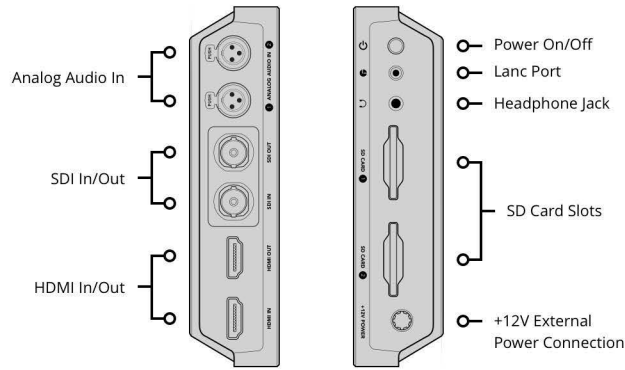

### Storage Type

Removable SDXC UHS-II, SDXC UHS-I and SDHC UHS-I SD cards. Supports DS, HS, SDR12, SDR25, DDR50, SDR50 and SDR104 SD cards.

### Recorder Configuration

Via the device's USB port or the device's user interface.

### Computer Interface

1 x Mini-B USB 2.0 connector for initial setup, software updates and Video Assist Utility software control.

7 Inch 1920 x 1200  
Capacitive Touchscreen LCD

---