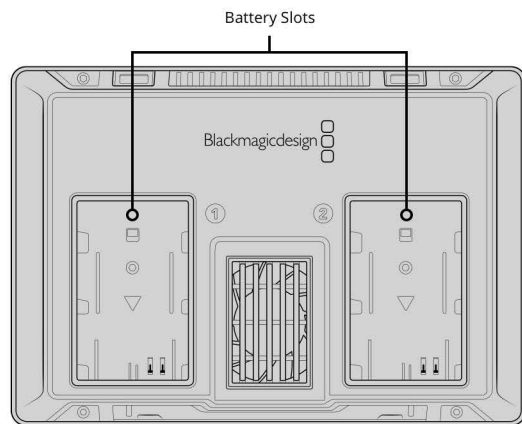

### Storage Type

Removable SDXC UHS-II, SDXC UHS-I and SDHC UHS-I SD cards. Supports DS, HS, SDR12, SDR25, DDR50, SDR50 and SDR104 SD cards.

### Recorder Configuration

Via the device's USB port or the device's user interface.

### Computer Interface

1 x Mini-B USB 2.0 connector for initial setup, software updates and Video Assist Utility software control.

7 Inch 1920 x 1200  
Capacitive Touchscreen LCD

---