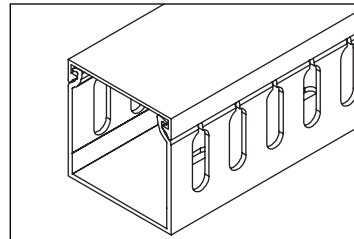

Wiring Ducts, 6' Sections

ICRWL226xx¹ 2" x 2" slotted
ICRWS226xx¹ 2" x 2" solid
ICRWL246xx¹ 2" x 4" slotted
ICRWS246xx¹ 2" x 4" solid

- Wall mountable
- Helps route cable
- Order by 6' increments
- 120' per carton

Color (xx¹)= WH, GY, BK