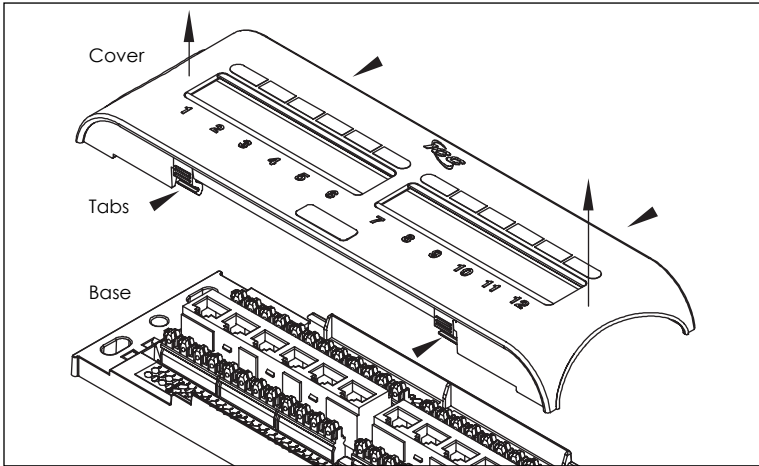

Front Access Zero U Patch Panels

I N S T A L L A T I O N I N S T R U C T I O N S

Step 1. Remove the cover by pressing tabs inward and lifting up.

Step 2. Mount the base to a wall or rack and secure with screws. Note: Mounting to a rack will overlap 6 rack mount spaces.

Step 3. Choose between TIA-568-A or TIA-568-B wiring configuration.

Step 4. Terminate conductors using a single blade punch down tool.

Step 5. Route cables to the side and secure them with cable ties (included).

Step 6. Place the cover back onto the base.

Front Access Zero U Patch Panels

INSTALLATION INSTRUCTIONS

Item No.	Description	#12-24 x 3/4 Rack Screws	Cable Ties
A ICMP12F6E	CAT 6, 12-Ports, 8P8C, front access	2	4
B ICMP12F5E	CAT 5e, 12-Ports, 8P8C, front access	2	4

FEATURES AND BENEFITS

- Two-piece design; patch panel with removable cover
- Front access 110-Type IDC terminations
- Designed to mount on walls and distribution racks
- Tested to exceed TIA-568 performance standards
- Jacks have 50 micro-inch gold plated contacts