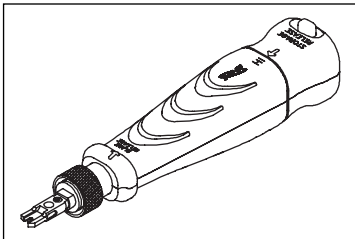

OPTIONAL ACCESSORIES

Single Blade Punch-Down Tool

ICACSPDT00

- For 110-Type IDC and 66 single-wire termination
- Both blades included
- Adjustable impact settings
- Comfortable grip