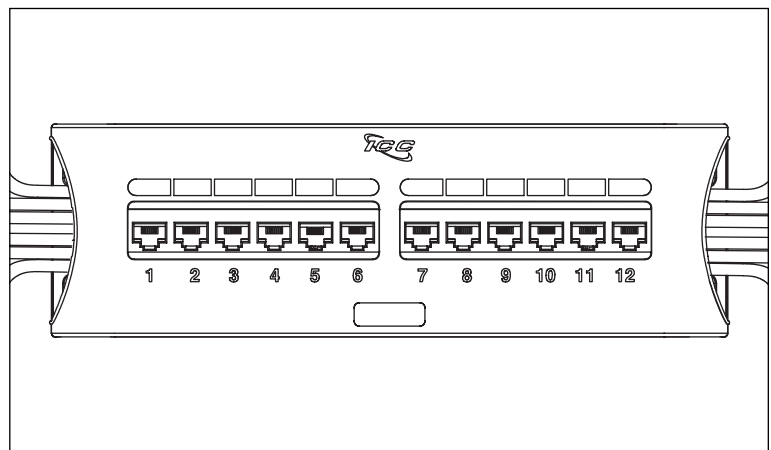

Front Access Zero U Patch Panels

I N S T A L L A T I O N I N S T R U C T I O N S

Step 1. Remove the cover by pressing tabs inward and lifting up.

Step 2. Mount the base to a wall or rack and secure with screws. Note: Mounting to a rack will overlap 6 rack mount spaces.

Step 3. Choose between TIA-568-A or TIA-568-B wiring configuration.

Step 4. Terminate conductors using a single blade punch down tool.

Step 5. Route cables to the side and secure them with cable ties (included).

Step 6. Place the cover back onto the base.

Front Access Zero U Patch Panels

INSTALLATION INSTRUCTIONS

Item No.	Description	#12-24 x 3/4 Rack Screws	Cable Ties
A ICMP12F6E	CAT 6, 12-Ports, 8P8C, front access	2	4
B ICMP12F5E	CAT 5e, 12-Ports, 8P8C, front access	2	4

FEATURES AND BENEFITS

- Two-piece design; patch panel with removable cover
- Front access 110-Type IDC terminations
- Designed to mount on walls and distribution racks
- Tested to exceed TIA-568 performance standards
- Jacks have 50 micro-inch gold plated contacts