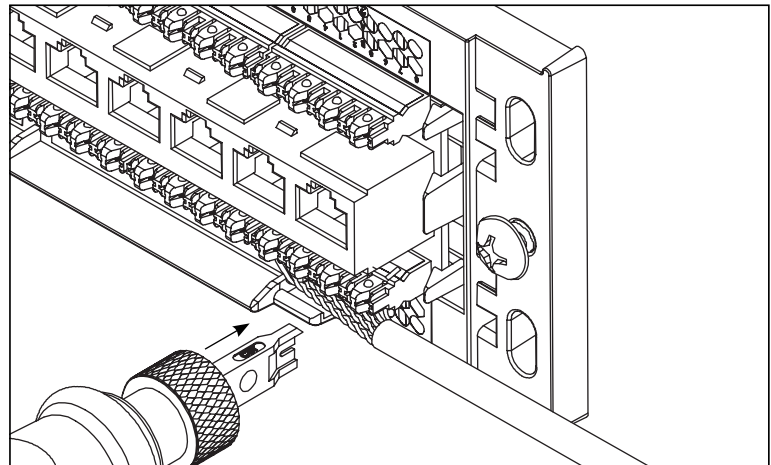

Front Access Zero U Patch Panels

I N S T A L L A T I O N I N S T R U C T I O N S

Step 1. Remove the cover by pressing tabs inward and lifting up.

Step 2. Mount the base to a wall or rack and secure with screws. Note: Mounting to a rack will overlap 6 rack mount spaces.

Step 3. Choose between TIA-568-A or TIA-568-B wiring configuration.

Step 4. Terminate conductors using a single blade punch down tool.

Step 5. Route cables to the side and secure them with cable ties (included).

Step 6. Place the cover back onto the base.

Front Access Zero U Patch Panels

INSTALLATION INSTRUCTIONS

Item No.	Description	#12-24 x 3/4 Rack Screws	Cable Ties
A ICMP12F6E	CAT 6, 12-Ports, 8P8C, front access	2	4
B ICMP12F5E	CAT 5e, 12-Ports, 8P8C, front access	2	4

FEATURES AND BENEFITS

- Two-piece design; patch panel with removable cover
- Front access 110-Type IDC terminations
- Designed to mount on walls and distribution racks
- Tested to exceed TIA-568 performance standards
- Jacks have 50 micro-inch gold plated contacts