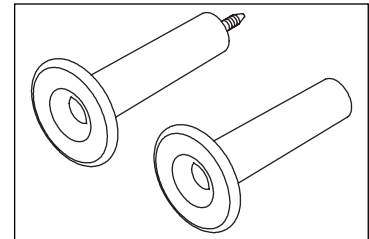

CAT 5e

ICCABP5Exx¹ CMP, 24 AWG
ICCABR5Exx¹ CMR, 24 AWG

- 4-Pair, UTP, solid copper cable
- 1000 feet per box

Color (xx¹)= BL, WH, GY, YL, GN

Wiring Ducts, 6' Sections

ICRWL226xx¹ 2" x 2" slotted
ICRWS226xx¹ 2" x 2" solid
ICRWL246xx¹ 2" x 4" slotted
ICRWS246xx¹ 2" x 4" solid

- Wall mountable
- Helps route cable
- Order by 6' increments
- 120' per carton

Color (xx¹)= WH, GY, BK

Cable Management Spools

ICACSWDS20 With screw
ICACSWDS10 Without screw

- Wall mountable
- Helps retain and guide cable
- 10 pieces per bag