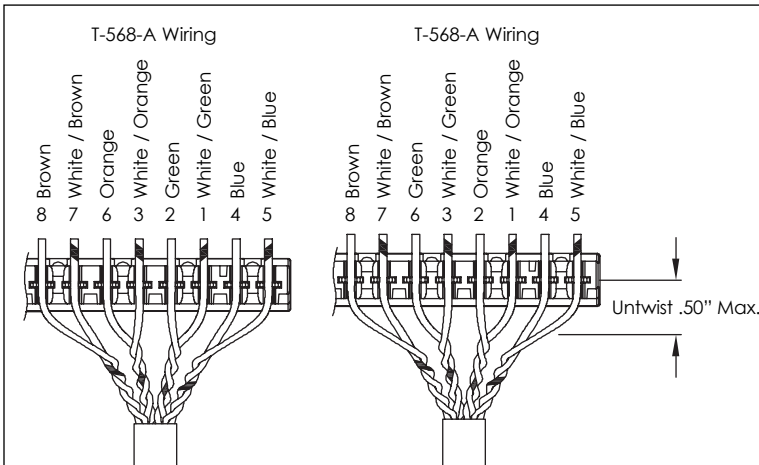

Front Access Zero U Patch Panels

I N S T A L L A T I O N I N S T R U C T I O N S

Step 1. Remove the cover by pressing tabs inward and lifting up.

Step 2. Mount the base to a wall or rack and secure with screws. Note: Mounting to a rack will overlap 6 rack mount spaces.

Step 3. Choose between TIA-568-A or TIA-568-B wiring configuration.

Step 4. Terminate conductors using a single blade punch down tool.

Step 5. Route cables to the side and secure them with cable ties (included).

Step 6. Place the cover back onto the base.

Front Access Zero U Patch Panels

INSTALLATION INSTRUCTIONS

Item No.	Description	#12-24 x 3/4 Rack Screws	Cable Ties
A ICMP12F6E	CAT 6, 12-Ports, 8P8C, front access	2	4
B ICMP12F5E	CAT 5e, 12-Ports, 8P8C, front access	2	4

FEATURES AND BENEFITS

- Two-piece design; patch panel with removable cover
- Front access 110-Type IDC terminations
- Designed to mount on walls and distribution racks
- Tested to exceed TIA-568 performance standards
- Jacks have 50 micro-inch gold plated contacts