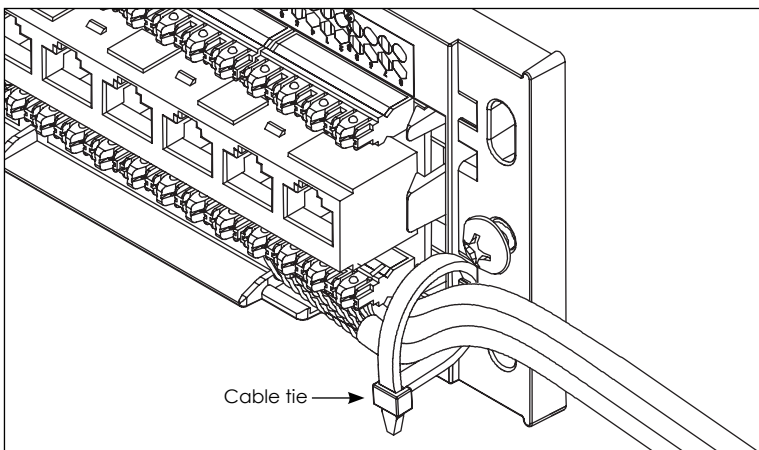

Front Access Zero U Patch Panels

I N S T A L L A T I O N I N S T R U C T I O N S

Step 1. Remove the cover by pressing tabs inward and lifting up.

Step 2. Mount the base to a wall or rack and secure with screws. Note: Mounting to a rack will overlap 6 rack mount spaces.

Step 3. Choose between TIA-568-A or TIA-568-B wiring configuration.

Step 4. Terminate conductors using a single blade punch down tool.

Step 5. Route cables to the side and secure them with cable ties (included).

Step 6. Place the cover back onto the base.

Front Access Zero U Patch Panels

INSTALLATION INSTRUCTIONS

Item No.	Description	#12-24 x 3/4 Rack Screws	Cable Ties
A ICMP12F6E	CAT 6, 12-Ports, 8P8C, front access	2	4
B ICMP12F5E	CAT 5e, 12-Ports, 8P8C, front access	2	4

FEATURES AND BENEFITS

- Two-piece design; patch panel with removable cover
- Front access 110-Type IDC terminations
- Designed to mount on walls and distribution racks
- Tested to exceed TIA-568 performance standards
- Jacks have 50 micro-inch gold plated contacts