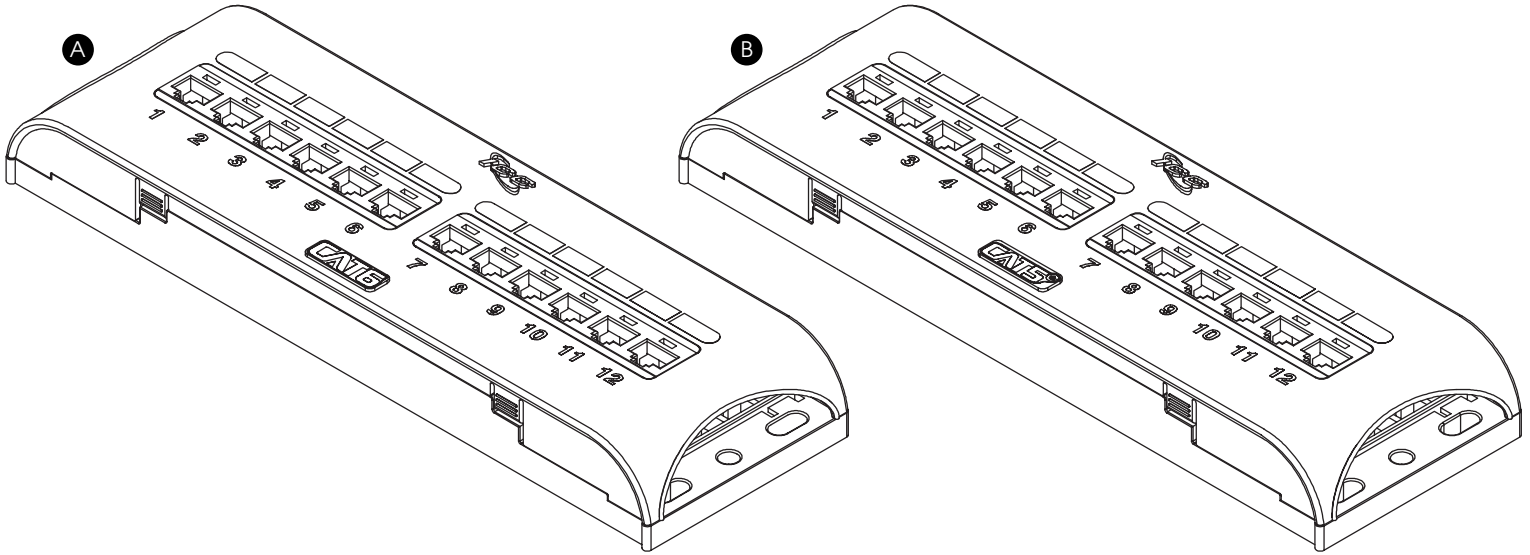

Front Access Zero U Patch Panels

I N S T A L L A T I O N I N S T R U C T I O N S

Step 1. Remove the cover by pressing tabs inward and lifting up.

Step 2. Mount the base to a wall or rack and secure with screws. Note: Mounting to a rack will overlap 6 rack mount spaces.

Step 3. Choose between TIA-568-A or TIA-568-B wiring configuration.

Step 4. Terminate conductors using a single blade punch down tool.

Step 5. Route cables to the side and secure them with cable ties (included).

Step 6. Place the cover back onto the base.

Front Access Zero U Patch Panels

INSTALLATION INSTRUCTIONS

Item No.	Description	#12-24 x 3/4 Rack Screws	Cable Ties
A ICMP12F6E	CAT 6, 12-Ports, 8P8C, front access	2	4
B ICMP12F5E	CAT 5e, 12-Ports, 8P8C, front access	2	4

FEATURES AND BENEFITS

- Two-piece design; patch panel with removable cover
- Front access 110-Type IDC terminations
- Designed to mount on walls and distribution racks
- Tested to exceed TIA-568 performance standards
- Jacks have 50 micro-inch gold plated contacts