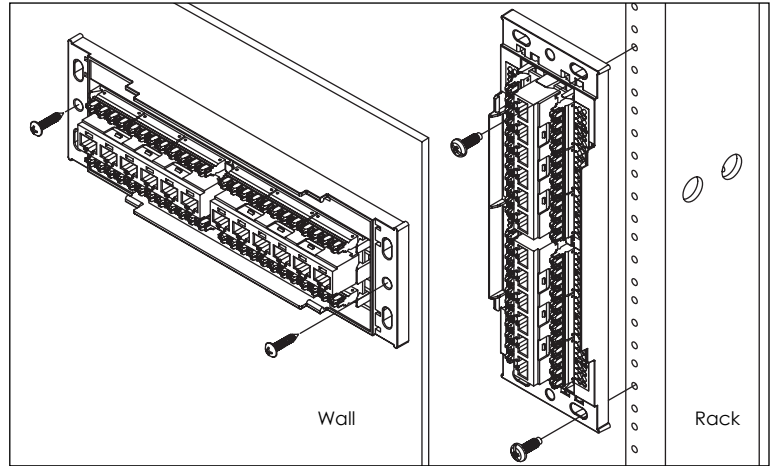

Front Access Zero U Patch Panels

I N S T A L L A T I O N I N S T R U C T I O N S

Step 1. Remove the cover by pressing tabs inward and lifting up.

Step 2. Mount the base to a wall or rack and secure with screws. Note: Mounting to a rack will overlap 6 rack mount spaces.

Step 3. Choose between TIA-568-A or TIA-568-B wiring configuration.

Step 4. Terminate conductors using a single blade punch down tool.

Step 5. Route cables to the side and secure them with cable ties (included).

Step 6. Place the cover back onto the base.

Front Access Zero U Patch Panels

INSTALLATION INSTRUCTIONS

Item No.	Description	#12-24 x 3/4 Rack Screws	Cable Ties
A ICMP12F6E	CAT 6, 12-Ports, 8P8C, front access	2	4
B ICMP12F5E	CAT 5e, 12-Ports, 8P8C, front access	2	4

FEATURES AND BENEFITS

- Two-piece design; patch panel with removable cover
- Front access 110-Type IDC terminations
- Designed to mount on walls and distribution racks
- Tested to exceed TIA-568 performance standards
- Jacks have 50 micro-inch gold plated contacts